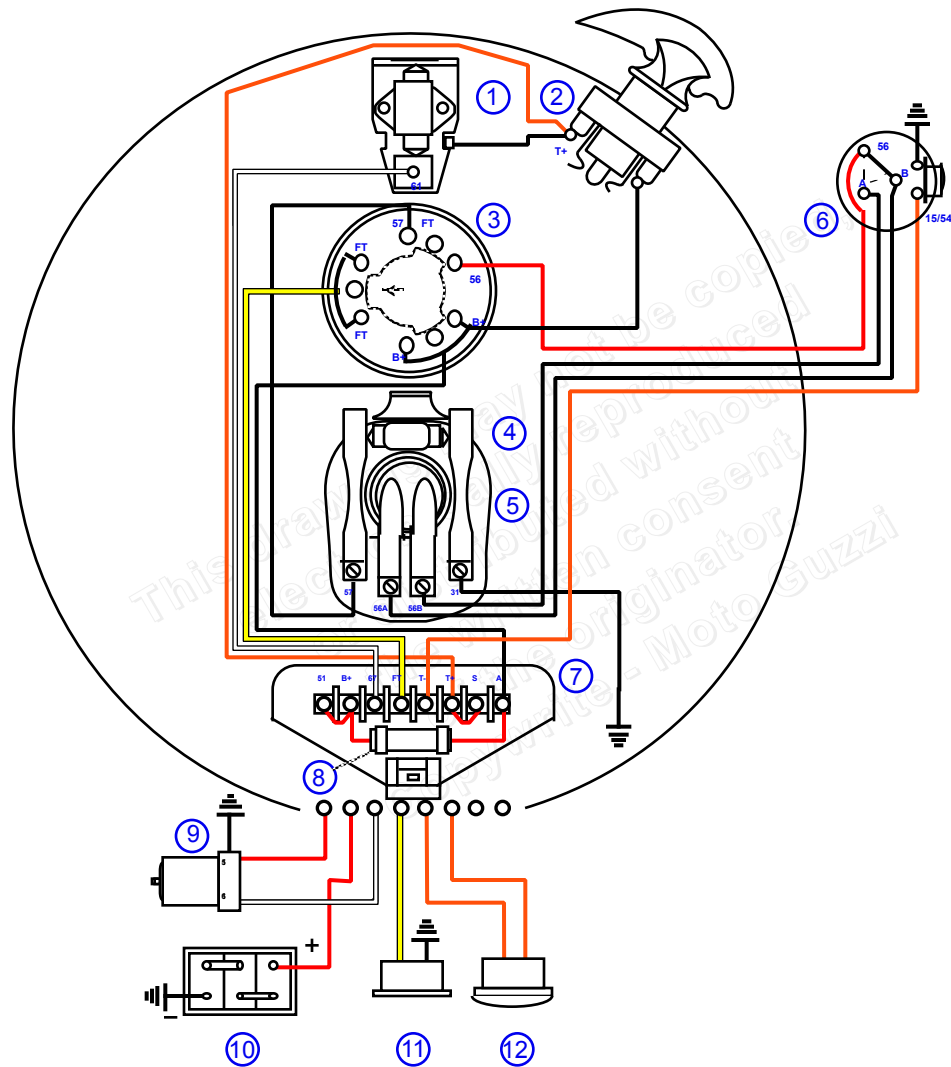

1939 Airone

5 January 2014

Legend

1. Charge indicator (6V 3W)
2. Ignition switch
3. Light switch
4. City light (6V 5W)
5. Headlight (6V 25/25W)
6. Hi/Low beam switch and horn button
7. Terminal block
8. Fuse (8 A)
9. Dynamo
10. Battery
11. Tail light (6V 5W)
12. Horn