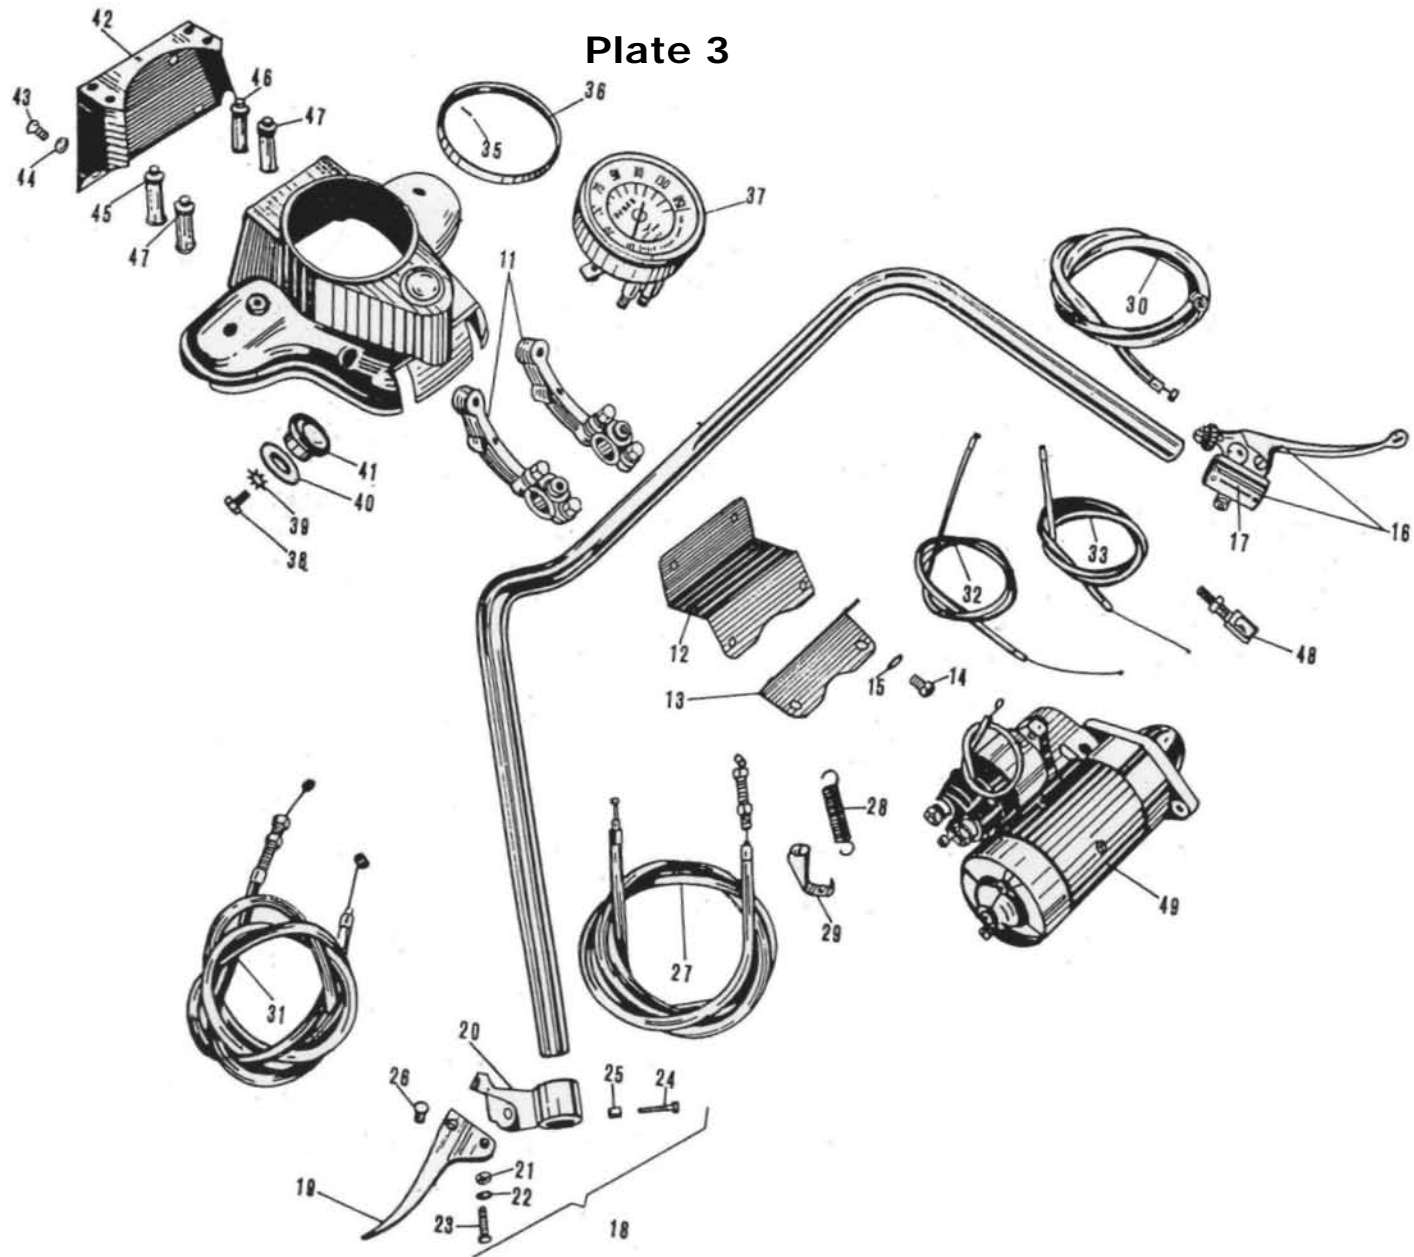

Plate 3

HANDLEBAR – CONTROL CABLES – INSTRUMENT PANEL – INDICATOR LIGHTS – SPEEDO – STARTER MOTOR

CALIFORNIA 850

Figure No.	Order No.	Description	Quantity
10	1360 0340	Handlebar	1
11	1350 0240	Clamp	2
12	1350 2540	Bracket, front, microphone, bottom	1
13	1350 2440	Bracket, microphone, top	1
14	9805 4314	Screw, bracket securing	2
15	9510 0130	Washer, bracket screws	2
16	1360 5440	Lever front brake, complete	1
17	1260 1050	Fulcrum, lever	1
18	1360 6840	Lever, siren control, complete	1
19	4360 5440	Lever, siren, bare	1
20	4060 3700	Fulcrum, siren lever	1
21	4560 5100	Nut, lever screw	1
22	4560 5000	Washer, lever screw	1
23	4560 4900	Screw, lever Securing to fulcrum	1
24	4560 6300	Screw, fulcrum to handlebar	1
25	4560 5300	Bushing on fulcrum	1
26	4560 5800	Roller, siren cable	1
27	1360 6640	Cable, siren control	1
28	1374 4440	Spring, siren return	1
29	1374 4540	Clip, siren cable fixing	1
30		Cable, front brake	1
31		Cable, clutch	1
32		Cable, throttle to 2-way adaptor	1
33		Cable, easy start control from handlebar to 2-way adaptor	1
34	1350 1540	Panel, instruments	1
35	9551 0108	Dowel, instrument panel	1
36	1350 1740	Spacer ring, instrument panel	1
37	1376 1640	Speedo head	1

Plate 3