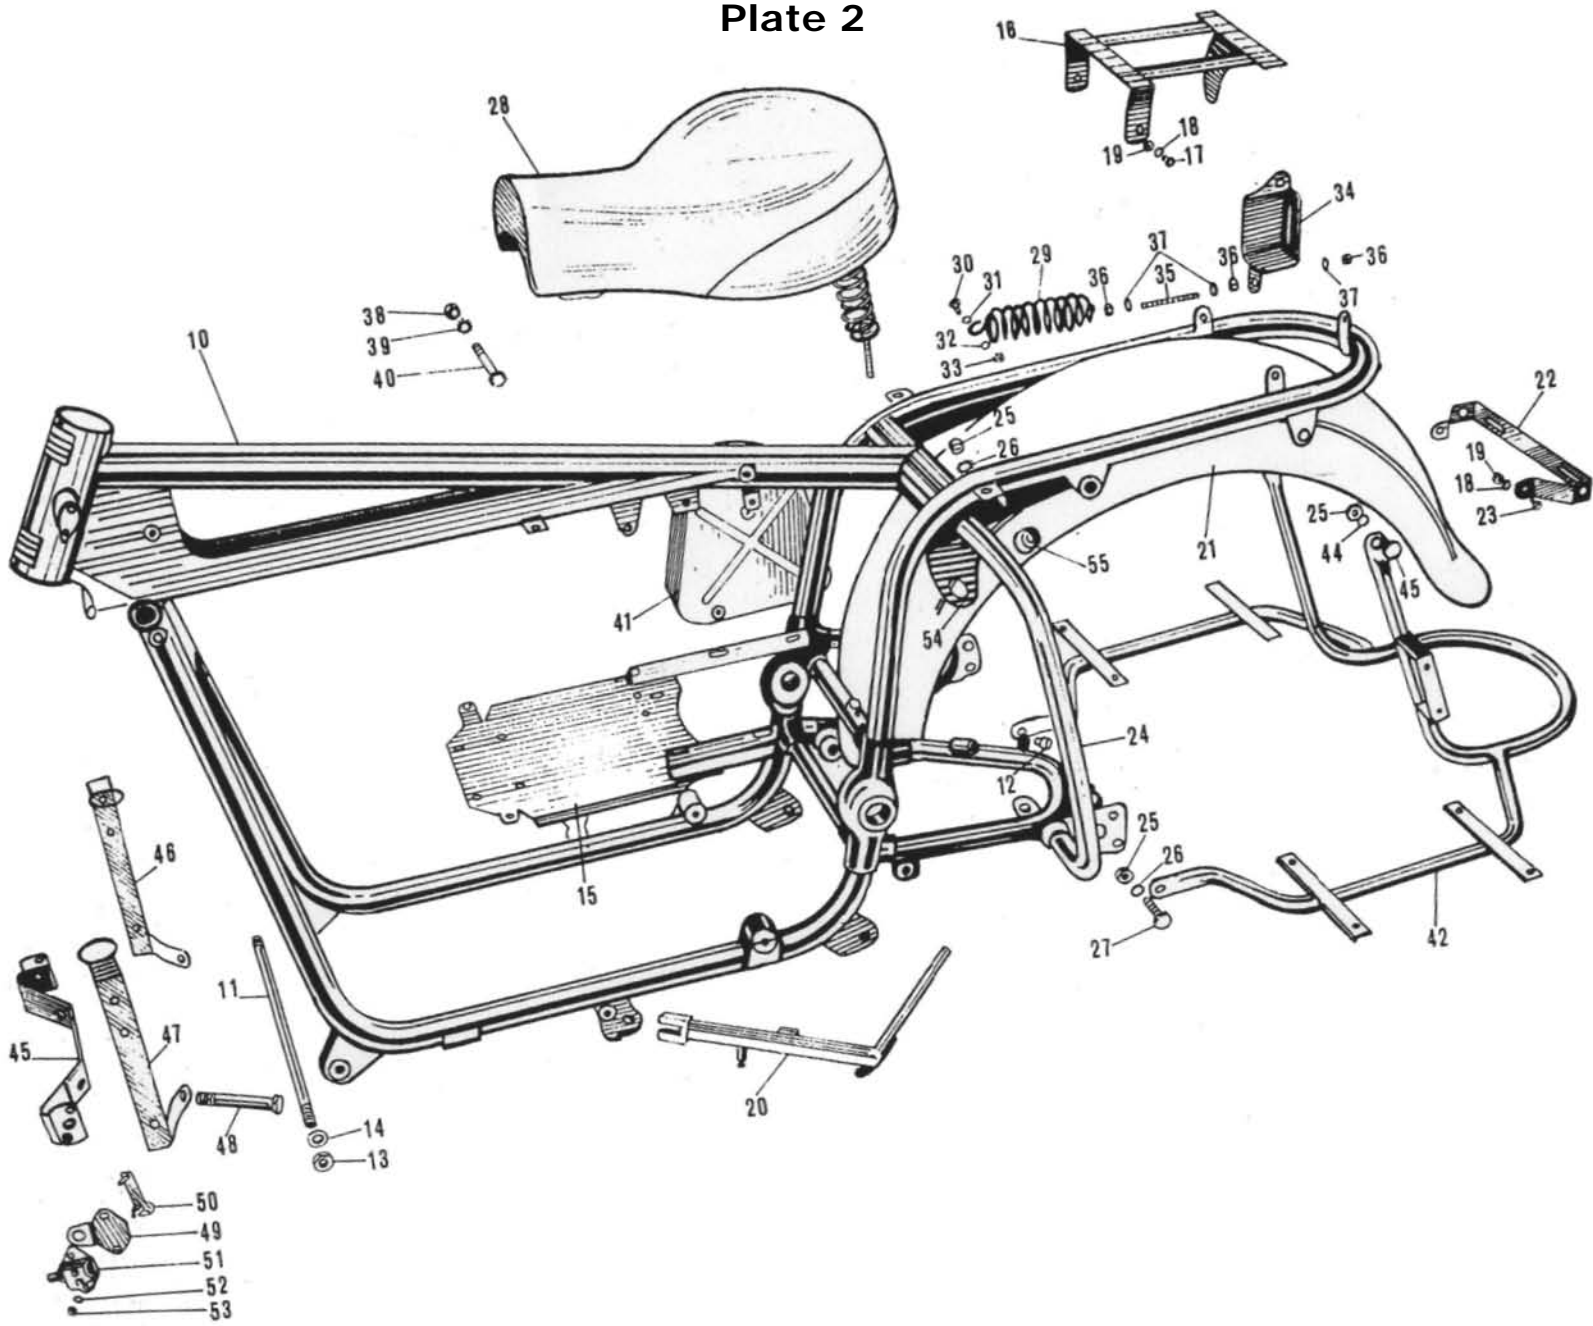

Plate 2

FRAME – SAFETY BARS – SADLEBAGS – FRONT AND REAR FLASHER BRACKETS AND WINDSHIELD - SEAT

CALIFORNIA 850

Figure No.	Order No.	Description	Quantity
36	9260 2208	Nut, threaded bolt	8
37	9500 0208	Washer, threaded bolt	8
38	9263 0108	Nut, front seat screw	1
39		Washer, front seat screw	1
40		Screw, front seat securing	1
41	1247 6001	Tool box c/w lock	1
42	1348 5040	Attachment, saddlebags	1
43	9805 4522	Screw, saddlebag attachment	2
44	9510 0311	Washer, saddlebag attachment screws	2
45	1350 6340	Bracket, front flashers	1
46	1350 6840	Bracket, R/H, windshield attach.	1
47	4350 6940	Bracket, L/H, windshield attach.	1
48	9805 3690	Screw, bracket to bottom yoke	2
49	1362 9240	Lug, stop cutout holder on hub cover	1
50	1362 9540	Plate, stop cutout retaining	1
51	5574 1100	Stop cutout, front	1
52	9510 0055	Washer, front stop cutout	2
53	9370 0050	Nut, front stop cutout securing	2
54	1373 6440	Lug, switch holder	1
55	1373 5840	Cap, rubber	1

Plate 2