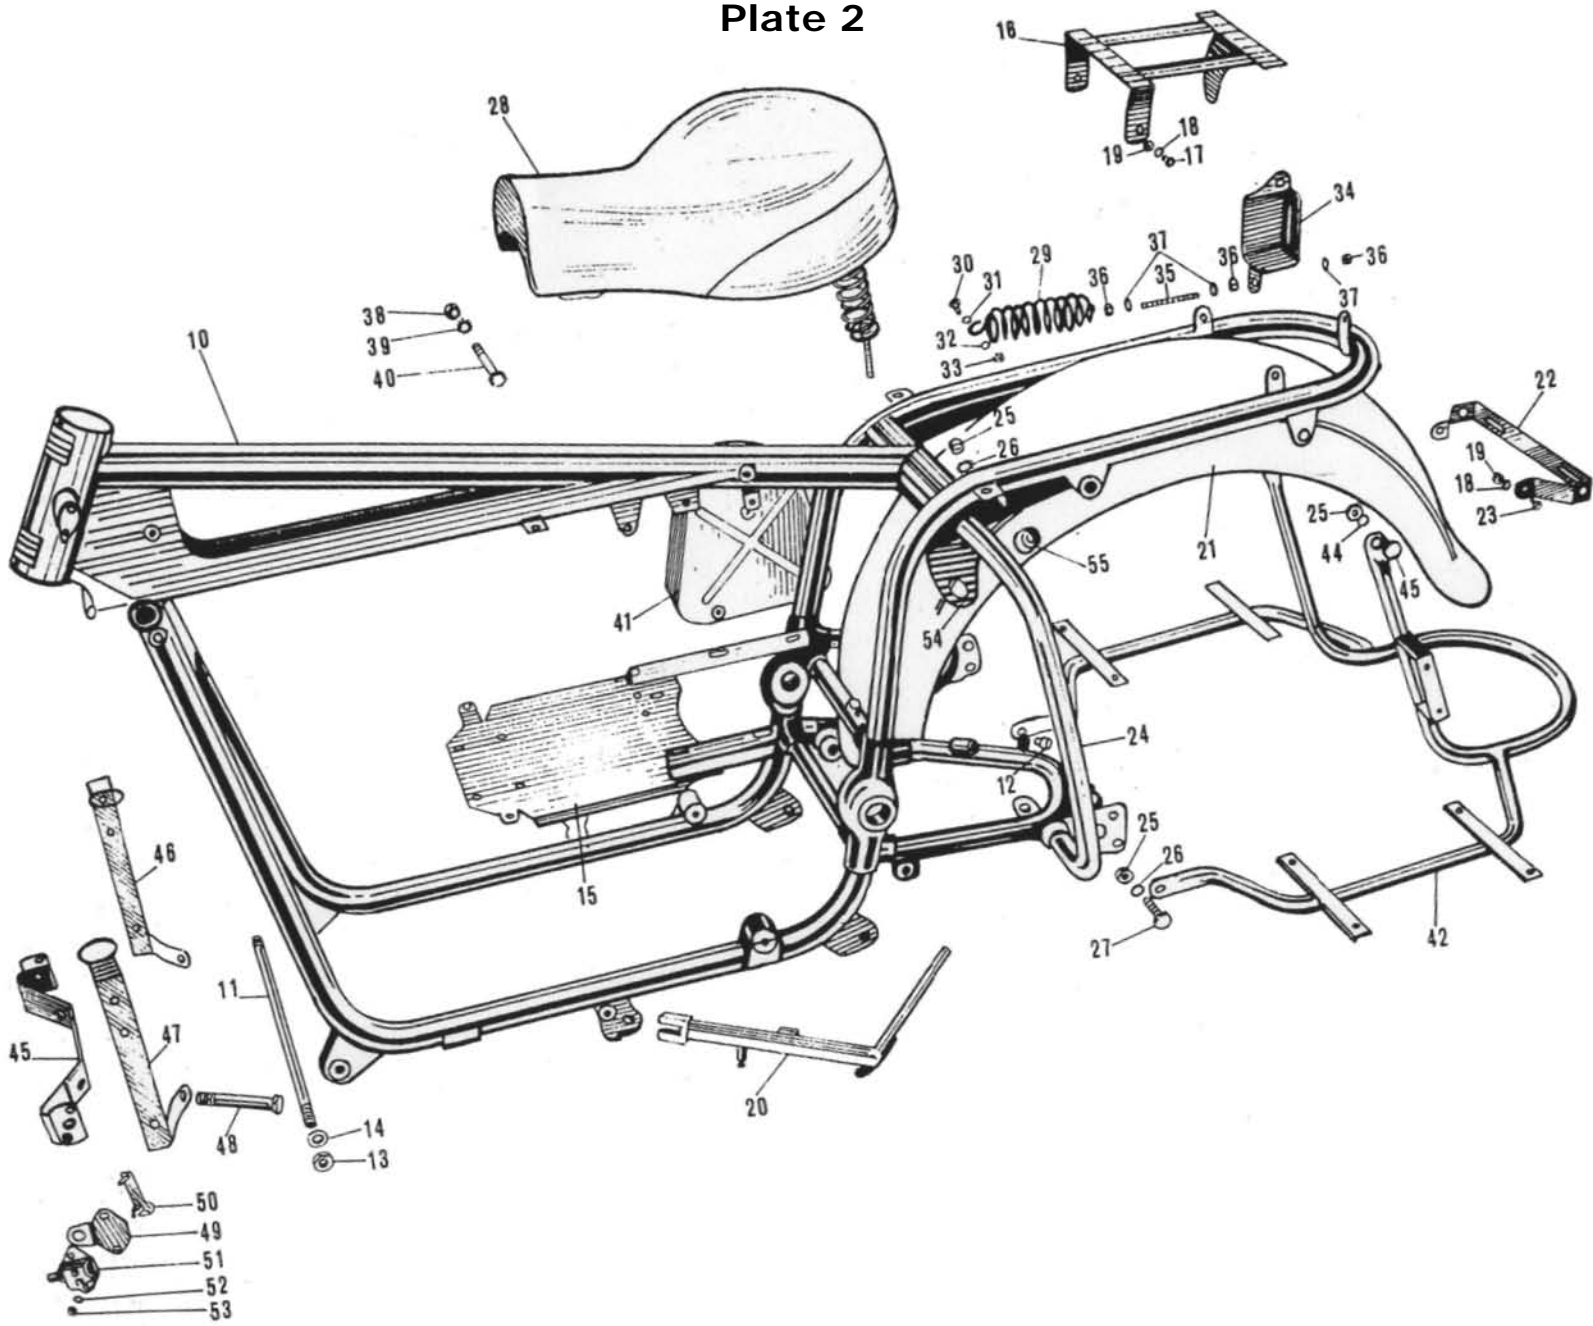

Plate 2

FRAME – SAFETY BARS – SADLEBAGS – FRONT AND REAR FLASHER BRACKETS AND WINDSHIELD - SEAT

CALIFORNIA 850

Figure No.	Order No.	Description	Quantity
10	1340 0140	Frame, modified and with siren bracket welded	1
11	1342 9600	Stud, engine to frame securing	2
12	4326 3325	Cushion, siren	1
13	9270 0128	Nut, engine to frame stud	4
14	9510 0415	Washer, engine securing stud	4
15	1341 8240	Bracket, battery	1
16	1346 9440	Radio carrier	1
17	9505 4314	Screw, radio carrier to frame	3
18	9502 1106	Washer, carrier screws and flasher bracket screws	5
19	9260 2206	Nut, radio carrier screws	5
20	1343 2040	Side stand	1
21	1343 7040	Fender, rear	1
22	1343 6840	Bracket, rear flashers	1
23	9802 4312	Screw, rear bracket flashers	2
24	1345 8840	Crash bar, rear, L/H	1
24	1345 8240	Crash bar, rear, R/H	1
25	9260 2210	Nut, crash bar/and saddlebags securing	6
26	9502 1110	Washer, crash bar securing	4
27	9805 4530	Screw, bottom crash bar securing	2
28	1346 0540	Seat	1
29	1346 1900	Spring, seat, R/H	1
29	1346 2100	Spring, seat, L/H	1
30		Screw, spring to seat	1
31		Washer, flat, seat screw	2
32		Washer, spring, seat screws	2
33		Nut, seat screws	2
34	1346 2040	Container, R/H, seat springs	1
34	1346 2045	Container, L/H, seat spring	1
35	1346 3240	Bolt, threaded, rear securing	2

Plate 2