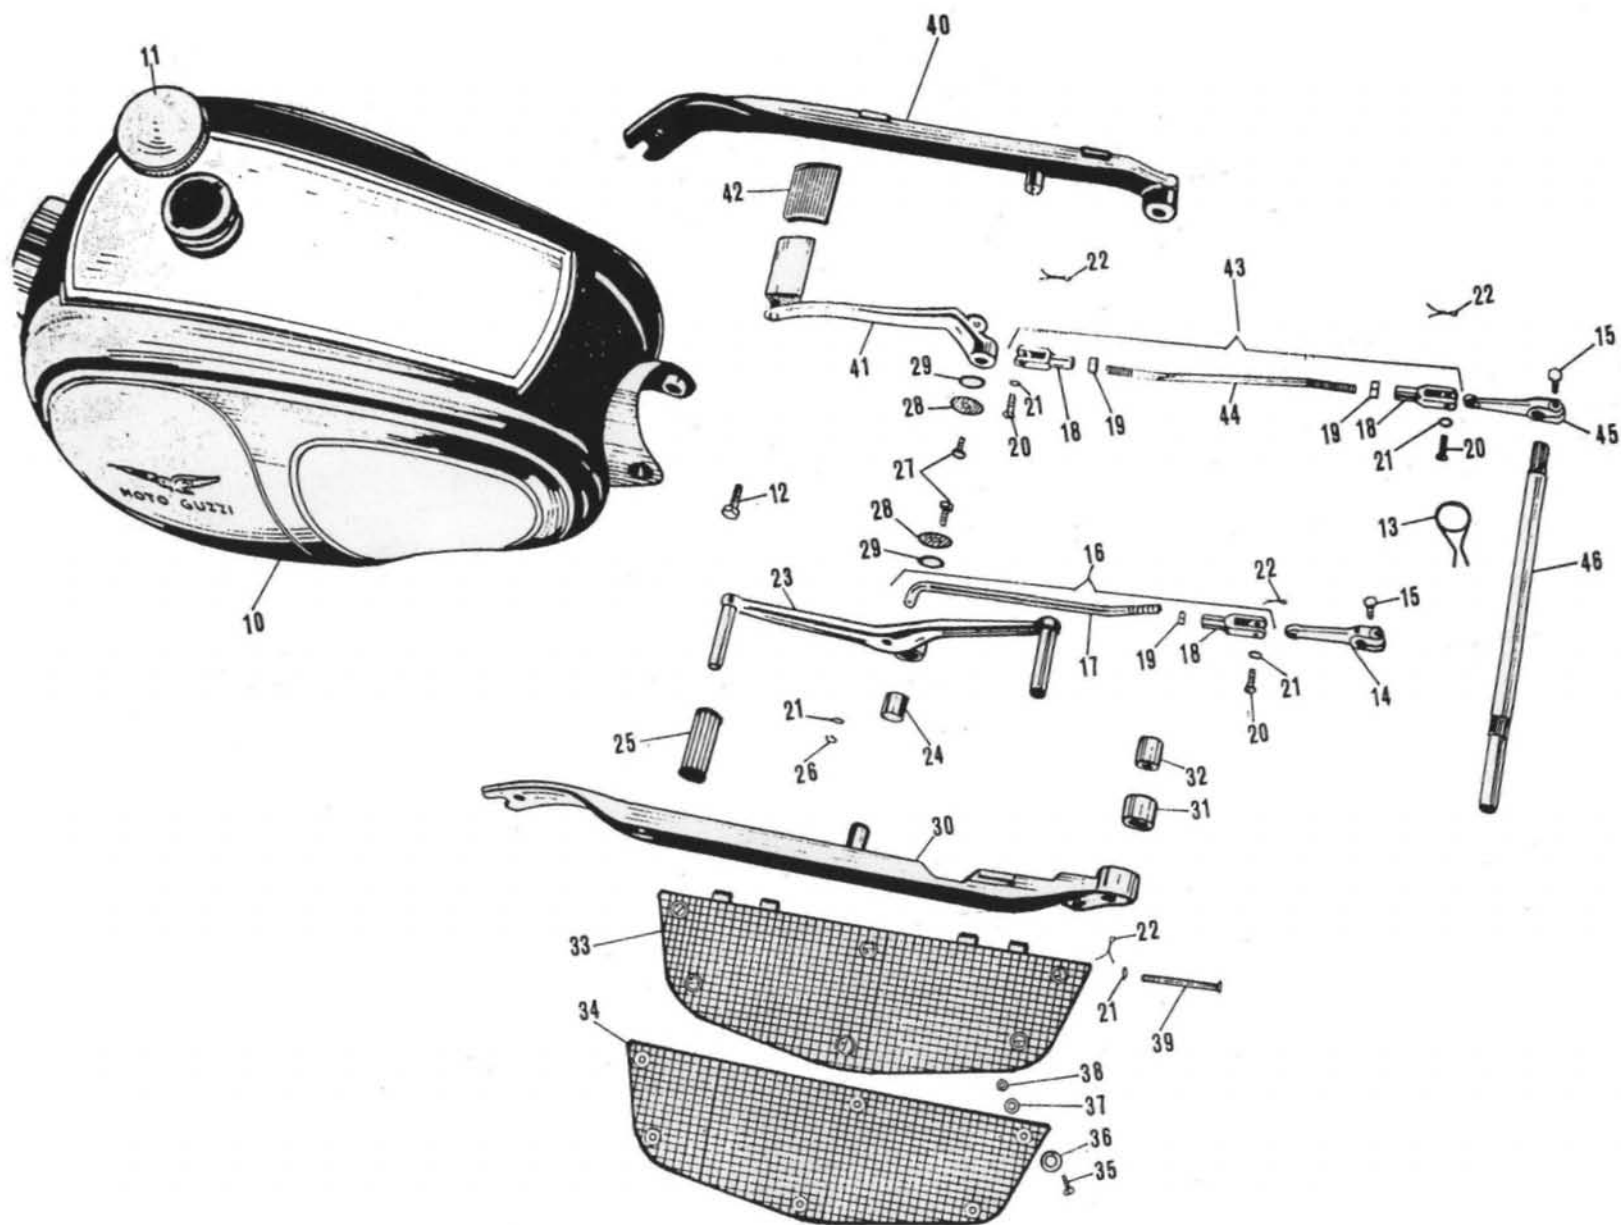

Plate 1

TANK – FOOTBOARDS AND FOOT CONTROLS

CALIFORNIA 850

Figure No.	Order No.	Description	Quantity
36	4359 4380	Washer, external, mat screws	12
37	9500 0205	Washer, flat, mat screws	12
38	9260 2205	Nut, mat screws	12
39	9578 0268	Pin, footboards to brackets	4
40	1345 5140	Bracket, footboard, R/H	1
41	1367 7040	Lever, rear brake	1
42	4326 2180	Pedal, rubber, brake lever	1
43	1367 5040	Rod, rear brake lever, complete	1
44	1367 5140	Rod	1
45	1225 8501	Lever, rear brake pivot	1
46	1367 5440	Spindle, rear brake lever	1

Plate 1