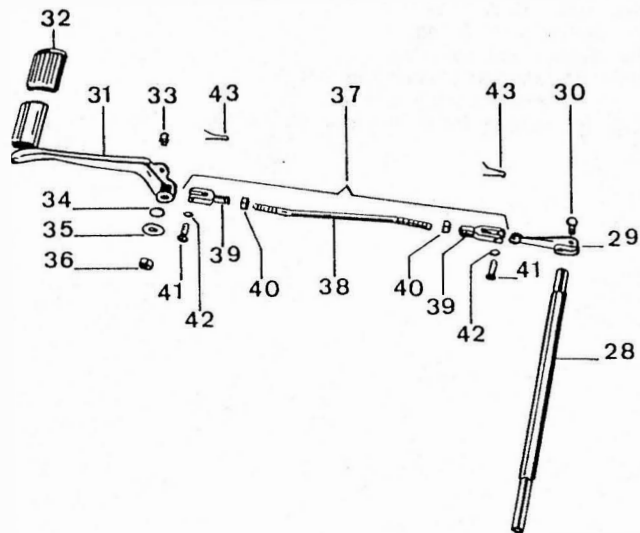

TAVOLA 14

TAVOLA 15

TAVOLA 16

TAVOLA 17

V 850 cc. CALIFORNIA - ADDITIONS AND CHANGES TO PLATE 18

REFERENCE TO ELDORADO PARTS CATALOGNE - 1 edition			NEW PLATES FOR CALIFORNIA POLICE			
Plate N.	Fig. N.	Order N.	Fig. N.	Order N.	DESCRIPTION	Q.ty
18	22/1	13705226	10	{ 13705225	Cover, battery, R/H	1
18	24/1	13705426		{ 13705425	Cover, battery, L/H	1
18	51	13917827	11	13917825	Decal, battery cover	2
18		13917825	12	13736440	Plate, switch holder	1
18	40	12477107	13	13735840	Cap, protection	1
18			14	13747144	Cable harness, main	1
18	41	12747200	15	13747241	Cable, instrument panel to headlight	1
18			16	13747641	Cable, switch to fuse	1
18	17	13747841	17	13747841	Cable, terminal board to tail lamp	1
18			18	13748042	Cable, front terminal to indicator light	1
18	19	13748140	19	13748140	Cable, from courtesy light cutout	1
18			20	13748740	Cable, grouding, rear blue light	2
18	21	13748840	21	13748840	Cable, separate fuse to headlight terminal	1
18			22	13749340	Cable, rear blue light to rear terminal	2
18	23	13749441	23	13749441	Cable, battery to regulator	1
18			24	13748920	Cable, two-pole, front stop cutout	1
18	25	13742540	25	13742540	Fuse box	1
18			26	13742242	Switch, turn light, red front light and radio ground	1
18	27	13741540	27	13741540	Flasher unit, 12 V 60 W	1
18			28	13741640	Plate, flasher unit fixing	1
18	29	98054316	29	98054316	Screw, flasher unit securing	1
18			30	95000206	Washer, flasher unit securing screw	1
18	31	92602206	31	92602206	Nut, flasher unit securing screw	1
18			32	13746940	Casing, for cables from the ignition switch	1