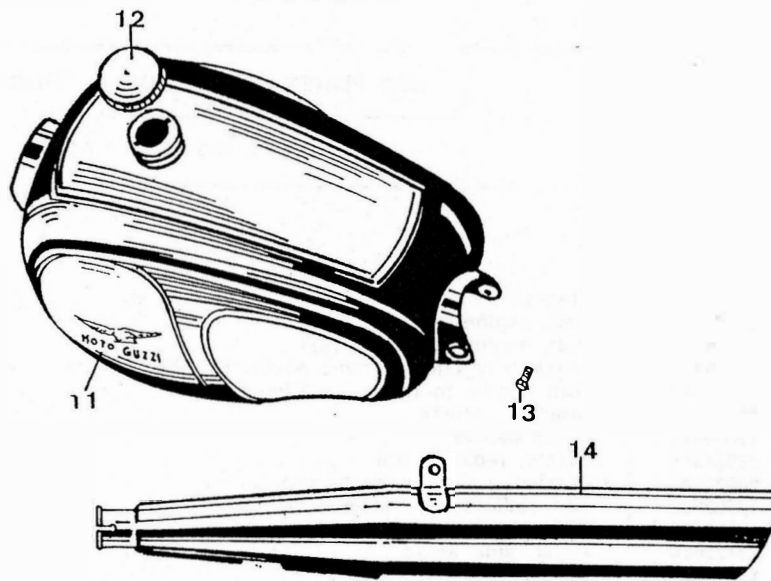

TAVOLA 1

TAVOLA 5

TAVOLA 6

TAVOLA 7

TAVOLA 9

V 850 cc. CALIFORNIA - ADDITIONS AND CHANGES TO PLATE 11

REFERENCE TO ELDORADO PARTS CATALOGNE - I edition			NEW PLATES FOR CALIFORNIA POLICE			
Plate N.	Fig. N.	Order N.	Fig. N.	Order N.	DESCRIPTION	Q.ty
11	10	12400125	10	13400140	Frame . . . . .	1
11	15	13429600	{ 11	13429540	Bolt, engine to frame, front . . . . .	1
11	12	95100415	12	13429640	Bolt, engine to frame, rear . . . . .	1
11	11	92700128	13	95100415	Washer, engine to frame securing bolts . . . . .	4
11	21	12418200	14	92700128	Nut, engine to frame securing bolts . . . . .	4
11		13418260	15	13418240	Bracket, battery . . . . .	1
11			16	13469441	Radio carrier . . . . .	1
11			17	98054314	Screw, radio carrier . . . . .	3
11			18	95021106	Washer, radio carrier screws . . . . .	3
11			19	92602206	Nut, radio carrier screws . . . . .	3
11	32	12432000	20	13432040	Side stand . . . . .	1
11			21	13432640	Pedal, side stand . . . . .	1
11			22	13432741	Lug, side stand . . . . .	1
11			23	95100311	Washer, side stand fixing nut . . . . .	1
11			24	92630110	Nut, side stand to bracket . . . . .	1
11			25	13433440	Bracket, side stand . . . . .	1
11			26	98054414	Screw, bracket . . . . .	4
11			27	95021108	Washer, bracket screws . . . . .	4
11	52	12450400	28	13450440	Safety bar, front, L/H . . . . .	1
11			{ 29	13458240	Safety bar, rear, R/H . . . . .	1
11			{ 29	13458840	Safety bar, rear, L/H . . . . .	1
11			30	92602210	Nut, top, rear bars securing . . . . .	4
11			31	95021110	Washer, safety bar top securing nut . . . . .	4
11			32	98054530	Screw, bottom bars securing . . . . .	2
11			33	13455140	Bracket, footboard, R/H . . . . .	1
11			33/1	13455240	Bracket, footboard, L/H . . . . .	1
11			33/2	91111416	Bushing, L/H footboard bracket . . . . .	2
11			34	13443440	Footboard, with mat . . . . .	2
11			35	13447040	Mat, footboard . . . . .	2
11			36	98107035	Screw, footboard . . . . .	4
11			37	92700073	Nut, footboard securing screw . . . . .	8