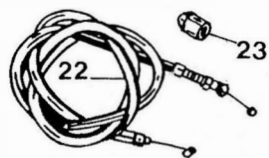

TAVOLA 1

TAVOLA 5

TAVOLA 6

TAVOLA 7

TAVOLA 9

V 850 cc. CALIFORNIA - ADDITIONS AND CHANGES TO PLATE 11

REFERENCE TO ELDORADO PARTS CATALOGNE - I edition			NEW PLATES FOR CALIFORNIA POLICE			
Plate N.	Fig. N.	Order N.	Fig. N.	Order N.	DESCRIPTION	Q.ty
11	10	12400125	10	13400140	Frame . . . . .	1
11	15	13429600	{ 11	13429540	Bolt, engine to frame, front . . . . .	1
11	12	95100415	12	13429640	Bolt, engine to frame, rear . . . . .	1
11	11	92700128	13	95100415	Washer, engine to frame securing bolts . . . . .	4
11	21	12418200	14	92700128	Nut, engine to frame securing bolts . . . . .	4
11		13418260	15	13418240	Bracket, battery . . . . .	1
11			16	13469441	Radio carrier . . . . .	1
11			17	98054314	Screw, radio carrier . . . . .	3
11			18	95021106	Washer, radio carrier screws . . . . .	3
11			19	92602206	Nut, radio carrier screws . . . . .	3
11	32	12432000	20	13432040	Side stand . . . . .	1
11			21	13432640	Pedal, side stand . . . . .	1
11			22	13432741	Lug, side stand . . . . .	1
11			23	95100311	Washer, side stand fixing nut . . . . .	1
11			24	92630110	Nut, side stand to bracket . . . . .	1
11			25	13433440	Bracket, side stand . . . . .	1
11			26	98054414	Screw, bracket . . . . .	4
11			27	95021108	Washer, bracket screws . . . . .	4
11	52	12450400	28	13450440	Safety bar, front, L/H . . . . .	1
11			{ 29	13458240	Safety bar, rear, R/H . . . . .	1
11			{ 29	13458840	Safety bar, rear, L/H . . . . .	1
11			30	92602210	Nut, top, rear bars securing . . . . .	4
11			31	95021110	Washer, safety bar top securing nut . . . . .	4
11			32	98054530	Screw, bottom bars securing . . . . .	2
11			33	13455140	Bracket, footboard, R/H . . . . .	1
11			33/1	13455240	Bracket, footboard, L/H . . . . .	1
11			33/2	91111416	Bushing, L/H footboard bracket . . . . .	2
11			34	13443440	Footboard, with mat . . . . .	2
11			35	13447040	Mat, footboard . . . . .	2
11			36	98107035	Screw, footboard . . . . .	4
11			37	92700073	Nut, footboard securing screw . . . . .	8