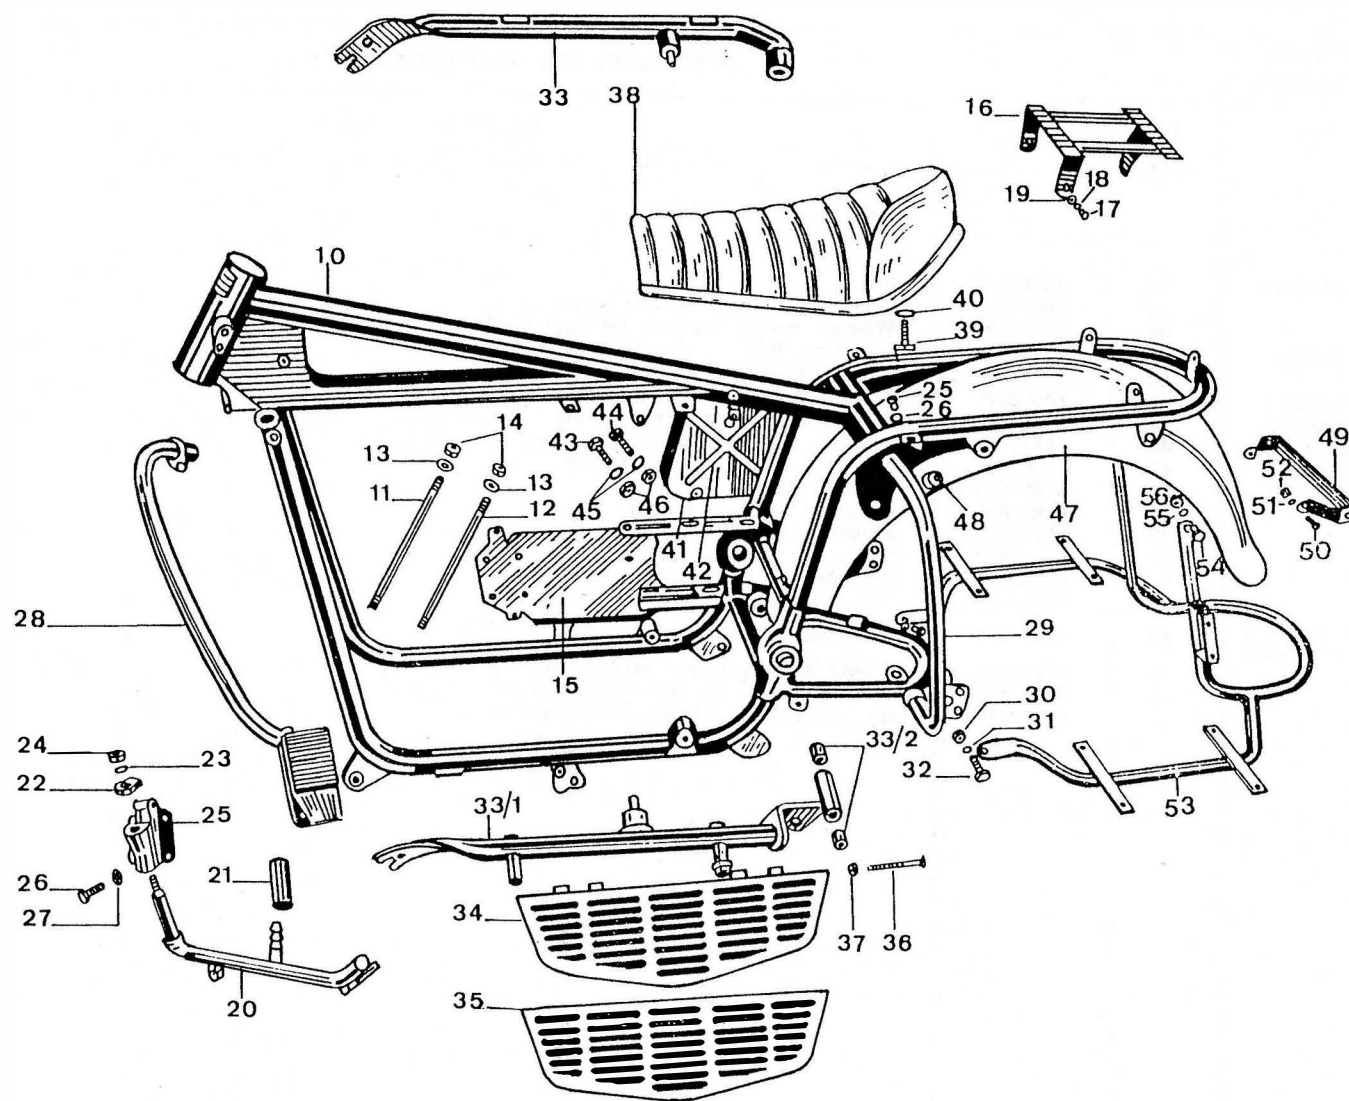

TAVOLA 1

TAVOLA 5

TAVOLA 6

TAVOLA 7

TAVOLA 9

V 850 cc. CALIFORNIA - ADDITIONS AND CHANGES TO PLATE 11

REFERENCE TO ELDORADO PARTS CATALOGNE - I edition			NEW PLATES FOR CALIFORNIA POLICE			
Plate N.	Fig. N.	Order N.	Fig. N.	Order N.	DESCRIPTION	Q.ty
11	10	12400125	10	13400140	Frame . . . . .	1
11	15	13429600	{ 11	13429540	Bolt, engine to frame, front . . . . .	1
11	12	95100415	12	13429640	Bolt, engine to frame, rear . . . . .	1
11	11	92700128	13	95100415	Washer, engine to frame securing bolts . . . . .	4
11	21	12418200	14	92700128	Nut, engine to frame securing bolts . . . . .	4
11		13418260	15	13418240	Bracket, battery . . . . .	1
11			16	13469441	Radio carrier . . . . .	1
11			17	98054314	Screw, radio carrier . . . . .	3
11			18	95021106	Washer, radio carrier screws . . . . .	3
11			19	92602206	Nut, radio carrier screws . . . . .	3
11	32	12432000	20	13432040	Side stand . . . . .	1
11			21	13432640	Pedal, side stand . . . . .	1
11			22	13432741	Lug, side stand . . . . .	1
11			23	95100311	Washer, side stand fixing nut . . . . .	1
11			24	92630110	Nut, side stand to bracket . . . . .	1
11			25	13433440	Bracket, side stand . . . . .	1
11			26	98054414	Screw, bracket . . . . .	4
11			27	95021108	Washer, bracket screws . . . . .	4
11	52	12450400	28	13450440	Safety bar, front, L/H . . . . .	1
11			{ 29	13458240	Safety bar, rear, R/H . . . . .	1
11			{ 29	13458840	Safety bar, rear, L/H . . . . .	1
11			30	92602210	Nut, top, rear bars securing . . . . .	4
11			31	95021110	Washer, safety bar top securing nut . . . . .	4
11			32	98054530	Screw, bottom bars securing . . . . .	2
11			33	13455140	Bracket, footboard, R/H . . . . .	1
11			33/1	13455240	Bracket, footboard, L/H . . . . .	1
11			33/2	91111416	Bushing, L/H footboard bracket . . . . .	2
11			34	13443440	Footboard, with mat . . . . .	2
11			35	13447040	Mat, footboard . . . . .	2
11			36	98107035	Screw, footboard . . . . .	4
11			37	92700073	Nut, footboard securing screw . . . . .	8