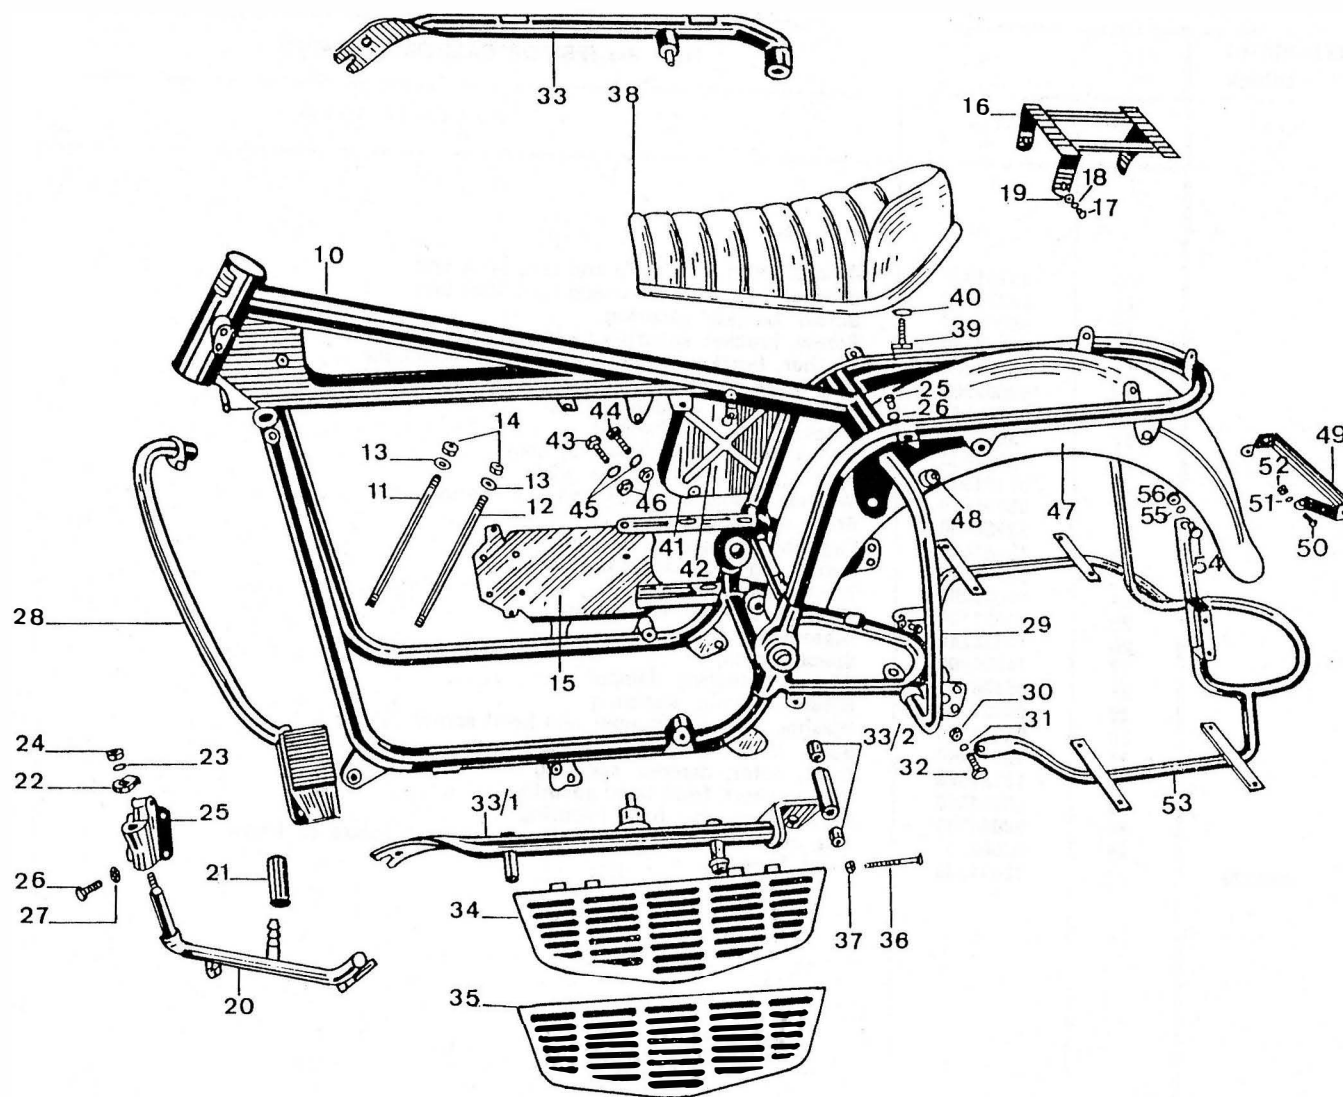

V 850 cc. CALIFORNIA - ADDITIONS AND CHANGES TO PLATES 12-13

REFERENCE TO ELDORADO PARTS CATALOGNE - 1 edition			NEW PLATES FOR CALIFORNIA POLICE			
Plate N.	Fig. N.	Order N.	Fig. N.	Order N.	DESCRIPTION	Q.ty
12			10	13751340	Bracket, R/H side lamp and turn light unit	1
12			11	13751440	Bracket, L/H, side lamp and turn light unit	1
12			12	98054420	Screw, bracket securing	2
12			13	98054440	Screw, bracket securing to headlight	2
12			14	95000208	Washer, bracket securing screws to headlight	10
12			15	92602208	Nut, bracket securing screws to headlight	6
12			16	13506840	Bracket, R/H, windshield	1
12			17	13506940	Bracket, L/H, windshield	1
12	25	98053675	18	98053690	Screw, turn light bracket to clamp	2
12			19	91181309	Spacer, clamp to bottom yoke	2
12			20	95101430	Washer, clamp securing screw to bottom yoke	2
12			21	13530140	Steering damper unit	1
12			22	13531640	Lug, bottom yoke to damper	1
12			23	98054425	Screw, lug securing to bottom yoke	1
12			24	95000208	Washer, flat, lug screw	1
12			25	95021108	Washer, toothed, lug screw	1
12			26	13530240	Steering damper	1
12			27	14530800	Spacer, damper	2
12			28	95100142	Washer, steering damper	2
12			29	98052335	Screw, damper securing	2
12			30	95021106	Washer, steering damper and band screw	4
12			31	13531440	Band, inner damper securing	1
12			32	13531040	Band, outer, damper securing	1
12			33	98054316	Screw, short, front band securing	1
12			34	98054320	Screw, long, rear band securing	1
12			35	92602206	Nut, rear damper fixing screw, rear, and bands to frame	3
12	50	13494320	36	12434325	Front fender	1