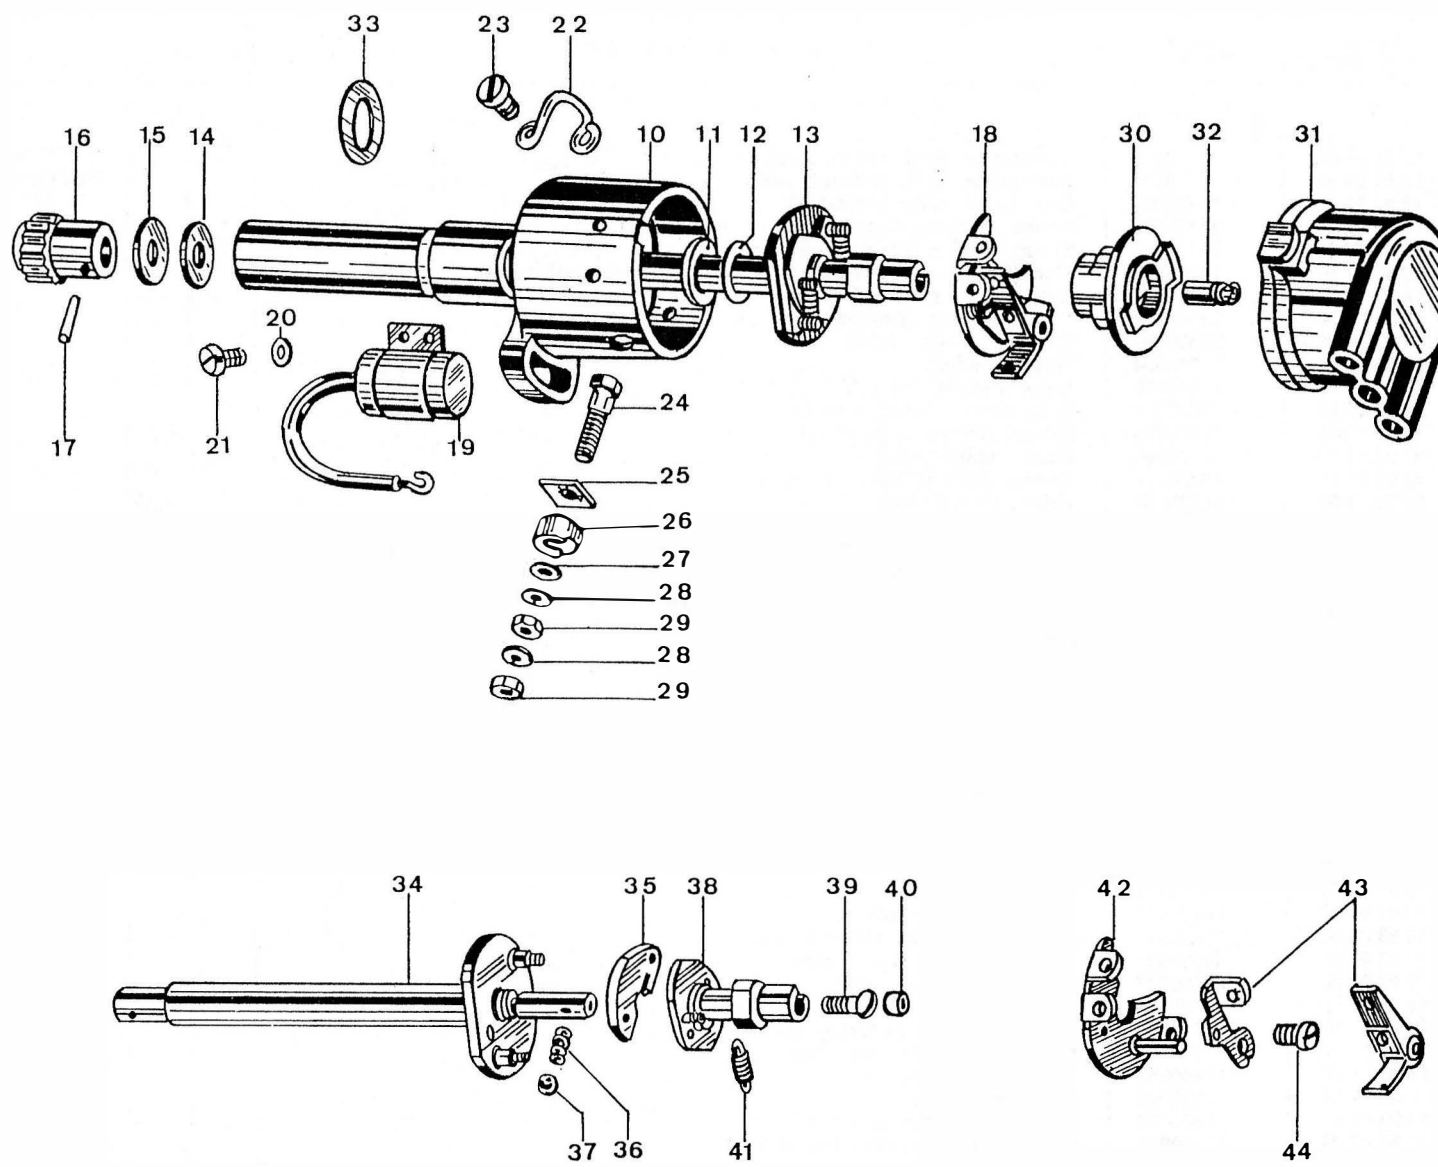

PLATE 53 MODEL: V 850 Eldorado

GROUP: Distributor

Fig. N.	Order N. Moto Guzzi	Order N. Marelli	DESCRIPTION	Q.ty	Notes
A	12 71 54 00	61012301	Distributor S 123 A, complete	1	
10	12 71 54 10	70411204	Housing with bushings	1	
11	12 71 54 11	95012194	Bakelite washer	2	
12	12 71 54 12	95005214	Flat washer	1	
13	12 71 54 13	71023702	Automatic advance ass.y	1	
14	12 71 54 14	95210156	Spacer	1	
15	12 71 54 15	90059111	Shim (0,1 mm.)	as required	
	12 71 54 16	90059121	Shim (0,2 mm.)	as required	
	12 71 54 17	90059131	Shim (0,5 mm.)	as required	
16	12 71 62 00	71093810	Driving pinion	1	
17	9551 03 18	90027061	Pinion securing peg	1	
18	12 71 54 20	70412101	Contact breaker unit, complete	1	
19	12 71 54 21	56181103	Condensor CE 29 D	1	
20	12 73 07 60	90024005	Spring washer	1	
21	12 71 54 23	90028031	Condensor fixing screw	1	
22	12 71 54 24	74327871	Cap securing spring	2	
23	12 71 54 25	95131104	Cap spring fixing screw	2	
24	12 71 54 26	91215101	Terminal bolt	1	
25	12 71 54 27	91024001	Insulating plate	1	
26	12 71 54 28	91023002	Insulating block	1	
27	12 71 54 29	90058352	Flat washer	2	
28	12 73 07 23	90024006	Spring washer	2	
29	12 71 54 30	95055026	Terminal nut	2	
30	12 71 54 31	70189503	Distributor rotor	1	
31	12 71 54 32	71037202	Distributor cap	1	
32	12 71 54 33	91066001	Carbon brush	1	
33	12 71 54 34	95207109	Seal	1	
34	12 71 54 35	71023802	Shaft	1	
35	12 71 54 36	71090010	Governor weight	2	
36	12 71 54 37	95226115	Ball retaining spring	1	
37	12 71 54 38	95163101	Ball	1	
38	12 71 54 39	71093301	Cam	1	
39	12 71 54 40	95114202	Cam retaining screw	1	
40	12 71 54 41	95200127	Cam felt pad	1	
41	12 71 54 42	95128044	Weight spring, 8 coils	1	
	12 71 54 43	95205175	Weight spring, 9 coils	1	
42	12 71 54 44	70412201	Plate complete with pin	1	
43	12 71 54 45	71006701	Contact breaker set	1	
44	12 71 54 46	95086108	Fixed point plate screw	1	