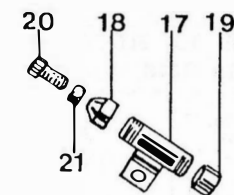

TAVOLA 1

TAVOLA 5

TAVOLA 6

TAVOLA 7

TAVOLA 9

V 850 cc. CALIFORNIA - ADDITIONS AND CHANGES TO PLATE 11

REFERENCE TO ELDORADO PARTS CATALOGNE - I edition			NEW PLATES FOR CALIFORNIA POLICE			
Plate N.	Fig. N.	Order N.	Fig. N.	Order N.	DESCRIPTION	Q.ty
11	10	12400125	10	13400140	Frame . . . . .	1
11	15	13429600	{ 11	13429540	Bolt, engine to frame, front . . . . .	1
11	12	95100415	12	13429640	Bolt, engine to frame, rear . . . . .	1
11	11	92700128	13	95100415	Washer, engine to frame securing bolts . . . . .	4
11	21	12418200	14	92700128	Nut, engine to frame securing bolts . . . . .	4
11		13418260	15	13418240	Bracket, battery . . . . .	1
11			16	13469441	Radio carrier . . . . .	1
11			17	98054314	Screw, radio carrier . . . . .	3
11			18	95021106	Washer, radio carrier screws . . . . .	3
11			19	92602206	Nut, radio carrier screws . . . . .	3
11	32	12432000	20	13432040	Side stand . . . . .	1
11			21	13432640	Pedal, side stand . . . . .	1
11			22	13432741	Lug, side stand . . . . .	1
11			23	95100311	Washer, side stand fixing nut . . . . .	1
11			24	92630110	Nut, side stand to bracket . . . . .	1
11			25	13433440	Bracket, side stand . . . . .	1
11			26	98054414	Screw, bracket . . . . .	4
11			27	95021108	Washer, bracket screws . . . . .	4
11	52	12450400	28	13450440	Safety bar, front, L/H . . . . .	1
11			{ 29	13458240	Safety bar, rear, R/H . . . . .	1
11			{ 29	13458840	Safety bar, rear, L/H . . . . .	1
11			30	92602210	Nut, top, rear bars securing . . . . .	4
11			31	95021110	Washer, safety bar top securing nut . . . . .	4
11			32	98054530	Screw, bottom bars securing . . . . .	2
11			33	13455140	Bracket, footboard, R/H . . . . .	1
11			33/1	13455240	Bracket, footboard, L/H . . . . .	1
11			33/2	91111416	Bushing, L/H footboard bracket . . . . .	2
11			34	13443440	Footboard, with mat . . . . .	2
11			35	13447040	Mat, footboard . . . . .	2
11			36	98107035	Screw, footboard . . . . .	4
11			37	92700073	Nut, footboard securing screw . . . . .	8