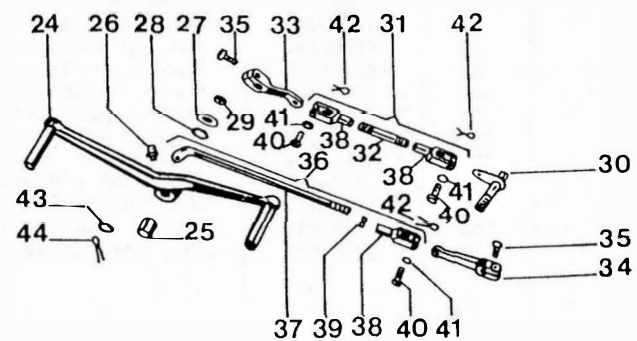

TAVOLA 1

TAVOLA 5

TAVOLA 6

TAVOLA 7

TAVOLA 9

V 850 cc. CALIFORNIA - ADDITIONS AND CHANGES TO PLATE 11

REFERENCE TO ELDORADO PARTS CATALOGNE - I edition			NEW PLATES FOR CALIFORNIA POLICE			
Plate N.	Fig. N.	Order N.	Fig. N.	Order N.	DESCRIPTION	Q.ty
11	10	12400125	10	13400140	Frame . . . . .	1
11	15	13429600	{ 11	13429540	Bolt, engine to frame, front . . . . .	1
11	12	95100415	12	13429640	Bolt, engine to frame, rear . . . . .	1
11	11	92700128	13	95100415	Washer, engine to frame securing bolts . . . . .	4
11	21	12418200	14	92700128	Nut, engine to frame securing bolts . . . . .	4
11		13418260	15	13418240	Bracket, battery . . . . .	1
11			16	13469441	Radio carrier . . . . .	1
11			17	98054314	Screw, radio carrier . . . . .	3
11			18	95021106	Washer, radio carrier screws . . . . .	3
11			19	92602206	Nut, radio carrier screws . . . . .	3
11	32	12432000	20	13432040	Side stand . . . . .	1
11			21	13432640	Pedal, side stand . . . . .	1
11			22	13432741	Lug, side stand . . . . .	1
11			23	95100311	Washer, side stand fixing nut . . . . .	1
11			24	92630110	Nut, side stand to bracket . . . . .	1
11			25	13433440	Bracket, side stand . . . . .	1
11			26	98054414	Screw, bracket . . . . .	4
11			27	95021108	Washer, bracket screws . . . . .	4
11	52	12450400	28	13450440	Safety bar, front, L/H . . . . .	1
11			{ 29	13458240	Safety bar, rear, R/H . . . . .	1
11			{ 29	13458840	Safety bar, rear, L/H . . . . .	1
11			30	92602210	Nut, top, rear bars securing . . . . .	4
11			31	95021110	Washer, safety bar top securing nut . . . . .	4
11			32	98054530	Screw, bottom bars securing . . . . .	2
11			33	13455140	Bracket, footboard, R/H . . . . .	1
11			33/1	13455240	Bracket, footboard, L/H . . . . .	1
11			33/2	91111416	Bushing, L/H footboard bracket . . . . .	2
11			34	13443440	Footboard, with mat . . . . .	2
11			35	13447040	Mat, footboard . . . . .	2
11			36	98107035	Screw, footboard . . . . .	4
11			37	92700073	Nut, footboard securing screw . . . . .	8