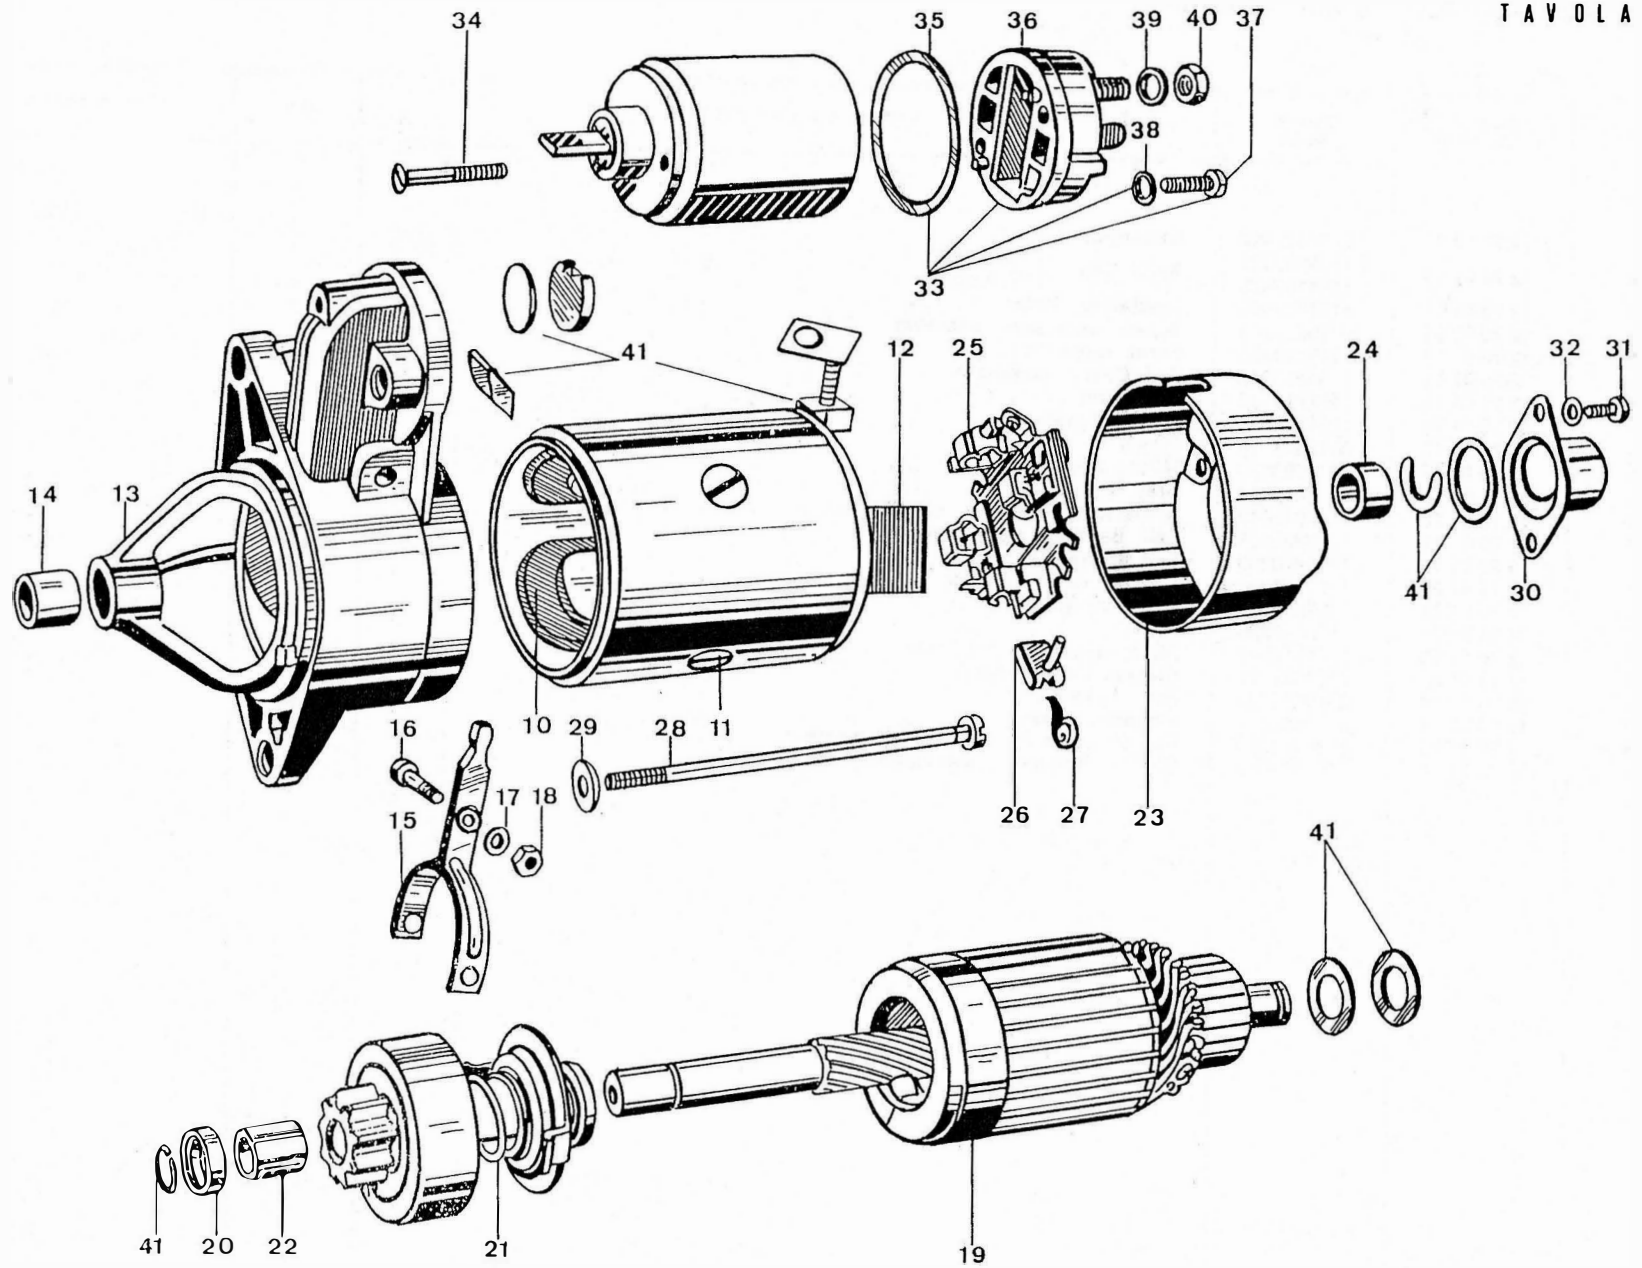

PLATE 51 MODEL: V 850 Eldorado

GROUP: Starter motor

Fig. N.	Order N. Moto Guzzi	Order N. Bosch	DESCRIPTION	Q.ty	Notes
A	12 73 07 05	0001157006	Starter motor . . . . .	1	DF (L) 12V 0,5 PS
10	12 73 05 10	2004111071	Coil field ass.y . . . . .	1	
11	12 73 05 11	2910551232	Screw, pole shoes securing . . . . .	4	M8x10 DIN
12	12 73 05 12	2001016000	Insulating strip . . . . .	1	
13	12 73 05 13	2005821107	Starting Ratchet Cover, c/w bush . . . . .	1	
14	12 73 05 14	2000301023	Bushing, ratchet cover . . . . .	1	
15	12 73 05 15	2001933080	Lever, operating . . . . .	1	
16	12 73 05 16	1003410005	Screw, starting ratchet cover . . . . .	1	
17	12 73 05 17	2916693005	Washer, insulating, operating lever . . . . .	1	
18	12 73 05 18	2915051106	Nut, operating lever . . . . .	1	
19	12 73 05 19	2004011025	Armature . . . . .	1	
20	12 73 05 20	2000202030	Stop Ring, ratchet cover end . . . . .	1	
21	12 73 05 21	2006209156	Starting Ratchet Ass.y, c/w bushing . . . . .	1	
22	12 73 05 22	2000301040	Bush, starting ratchet ass.y . . . . .	2	
23	12 73 05 23	2005851025	End Cover, c/w bush . . . . .	1	
24	12 73 05 24	1000301001	Bush, end cover . . . . .	1	
25	12 73 05 25	2001329900	Brush Holder, complete . . . . .	1	
26	12 73 05 26	2007014018	Brush Set . . . . .	1	
27	12 73 05 27	2004652005	Spring, brush . . . . .	4	
28	12 73 05 28	2003410085	Stay Rod, ratchet and end cover securing . . . . .	2	
29	12 73 05 29	1000100000	Flat Washer, stay screw . . . . .	2	
30	12 73 05 30	2000505001	Terminal Flange . . . . .	1	
31	12 73 05 31	2910021116	Screw, flange to brush holder . . . . .	2	M4x6 DIN 84
32	12 73 05 32	2916063005	Flat Washer, flange to brush holder screw . . . . .	2	A 4 DIN
33	12 73 05 33	0331302022	Starter Solenoid, c/w parts n. 35-36-37-38 . . . . .	1	
34	12 73 05 34	1003421000	Screw, cheese headed . . . . .	2	
35	12 73 05 35	1330111000	Shim, 0,5 mm. (.019") . . . . .		
	12 73 05 36	1330111001	Shim, 1 mm. (.039") . . . . .		
36	12 73 05 37	1330516015	Cap, starter solenoid . . . . .	1	as required
37	12 73 05 38	2910021162	Screw, cap securing . . . . .	2	
38	12 73 05 39	2916693004	Washer, cap securing screw . . . . .	2	M5x20 DIN
39	12 73 05 40	2916693007	Washer . . . . .	2	B 5 DIN 127
40	12 73 05 41	2915051107	Nut, hexagonal . . . . .	2	B 8 DIN 127
41	12 73 05 42	2007010012	Set of items for armature . . . . .	1	BM 8 DIN