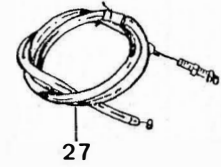

TAVOLA 14

TAVOLA 15

TAVOLA 16

TAVOLA 17

V 850 cc. CALIFORNIA - ADDITIONS AND CHANGES TO PLATE 18

REFERENCE TO ELDORADO PARTS CATALOGNE - 1 edition			NEW PLATES FOR CALIFORNIA POLICE			
Plate N.	Fig. N.	Order N.	Fig. N.	Order N.	DESCRIPTION	Q.ty
18	22/1	13705226	10	{ 13705225	Cover, battery, R/H	1
18	24/1	13705426		{ 13705425	Cover, battery, L/H	1
18	51	13917827	11	13917825	Decal, battery cover	2
18		13917825	12	13736440	Plate, switch holder	1
18	40	12477107	13	13735840	Cap, protection	1
18			14	13747144	Cable harness, main	1
18	41	12747200	15	13747241	Cable, instrument panel to headlight	1
18			16	13747641	Cable, switch to fuse	1
18	17	13747841	17	13747841	Cable, terminal board to tail lamp	1
18			18	13748042	Cable, front terminal to indicator light	1
18	19	13748140	19	13748140	Cable, from courtesy light cutout	1
18			20	13748740	Cable, grouding, rear blue light	2
18	21	13748840	21	13748840	Cable, separate fuse to headlight terminal	1
18			22	13749340	Cable, rear blue light to rear terminal	2
18	23	13749441	23	13749441	Cable, battery to regulator	1
18			24	13748920	Cable, two-pole, front stop cutout	1
18	25	13742540	25	13742540	Fuse box	1
18			26	13742242	Switch, turn light, red front light and radio ground	1
18	27	13741540	27	13741540	Flasher unit, 12 V 60 W	1
18			28	13741640	Plate, flasher unit fixing	1
18	29	98054316	29	98054316	Screw, flasher unit securing	1
18			30	95000206	Washer, flasher unit securing screw	1
18	31	92602206	31	92602206	Nut, flasher unit securing screw	1
18			32	13746940	Casing, for cables from the ignition switch	1