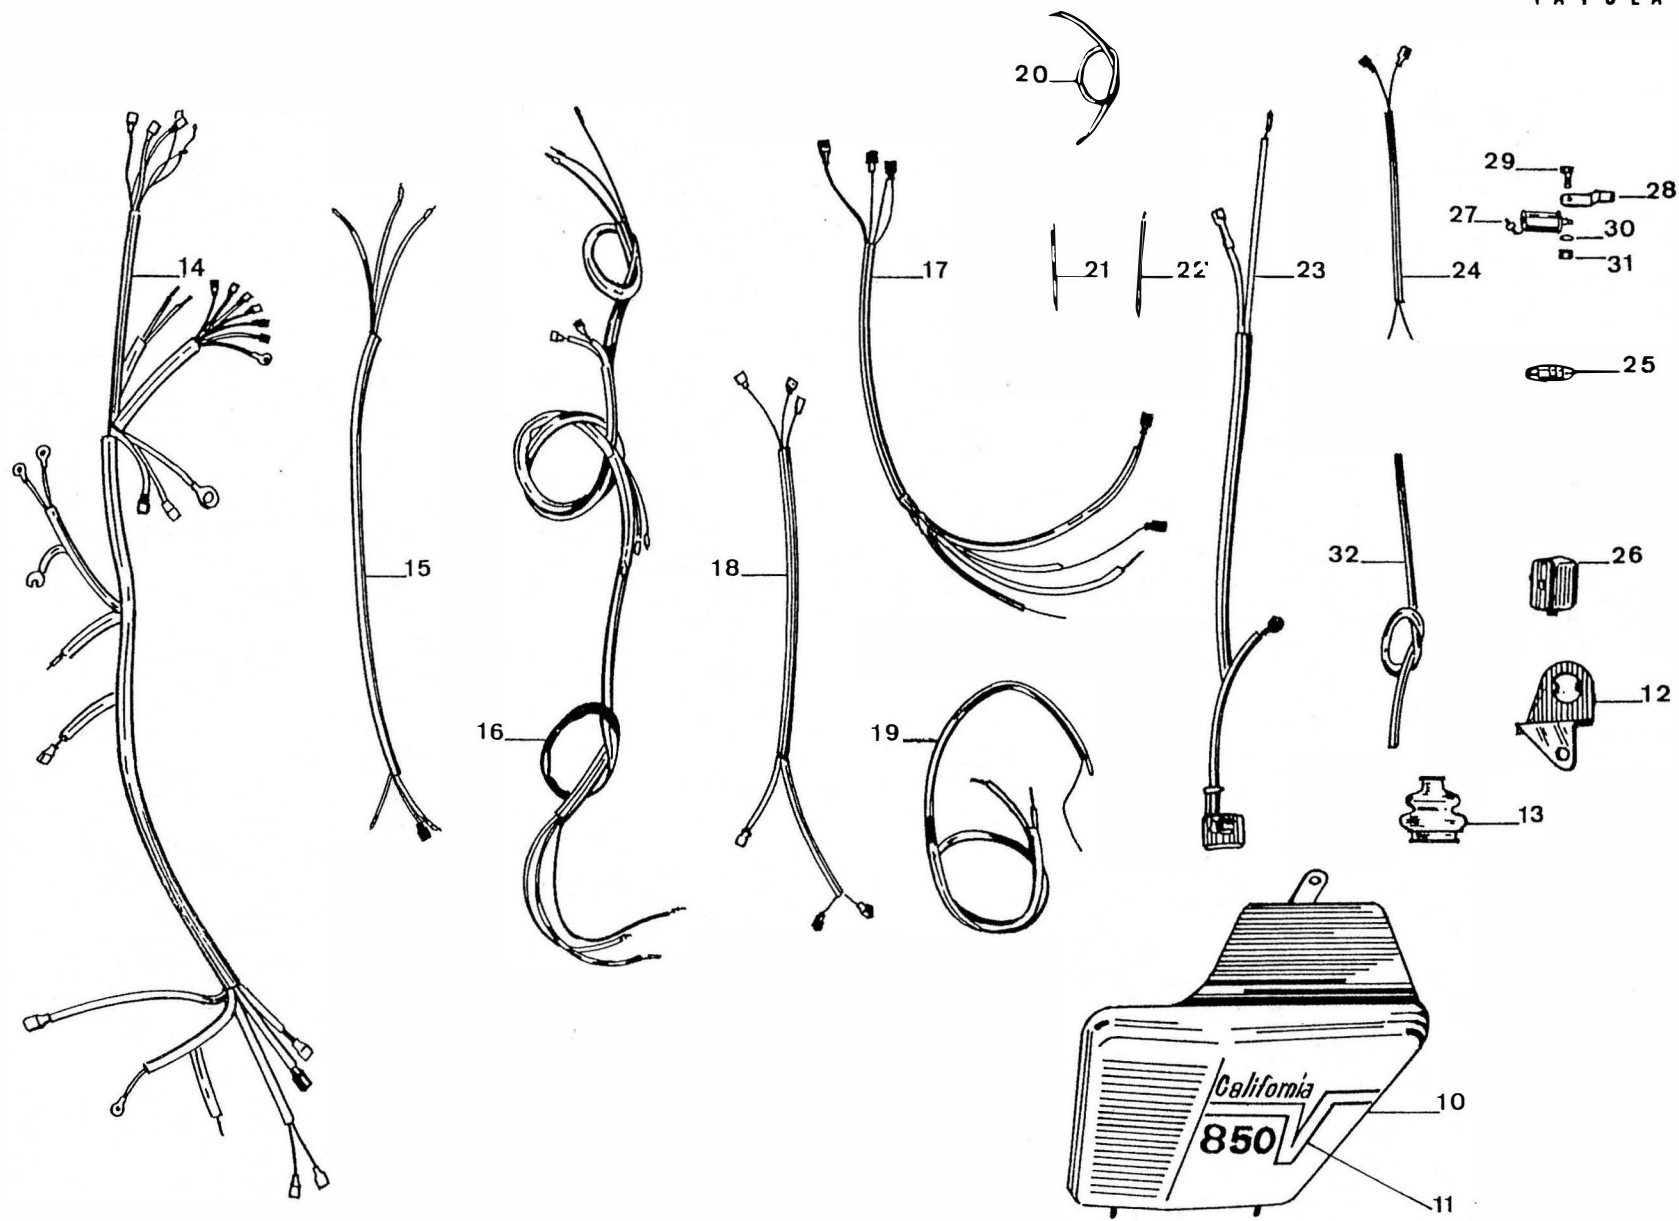

V 850 cc. CALIFORNIA - ADDITIONS AND CHANGES TO PLATE 18

REFERENCE TO ELDORADO PARTS CATALOGNE - 1 edition			NEW PLATES FOR CALIFORNIA POLICE			
Plate N.	Fig. N.	Order N.	Fig. N.	Order N.	DESCRIPTION	Q.ty
18	22/1	13705226	10	{ 13705225	Cover, battery, R/H	1
18	24/1	13705426		{ 13705425	Cover, battery, L/H	1
18	51	13917827	11	13917825	Decal, battery cover	2
18		13917825	12	13736440	Plate, switch holder	1
18	40	12477107	13	13735840	Cap, protection	1
18			14	13747144	Cable harness, main	1
18	41	12747200	15	13747241	Cable, instrument panel to headlight	1
18			16	13747641	Cable, switch to fuse	1
18	17	13747841	17	13747841	Cable, terminal board to tail lamp	1
18			18	13748042	Cable, front terminal to indicator light	1
18	19	13748140	19	13748140	Cable, from courtesy light cutout	1
18			20	13748740	Cable, grouding, rear blue light	2
18	21	13748840	21	13748840	Cable, separate fuse to headlight terminal	1
18			22	13749340	Cable, rear blue light to rear terminal	2
18	23	13749441	23	13749441	Cable, battery to regulator	1
18			24	13748920	Cable, two-pole, front stop cutout	1
18	25	13742540	25	13742540	Fuse box	1
18			26	13742242	Switch, turn light, red front light and radio ground	1
18	27	13741540	27	13741540	Flasher unit, 12 V 60 W	1
18			28	13741640	Plate, flasher unit fixing	1
18	29	98054316	29	98054316	Screw, flasher unit securing	1
18			30	95000206	Washer, flasher unit securing screw	1
18	31	92602206	31	92602206	Nut, flasher unit securing screw	1
18			32	13746940	Casing, for cables from the ignition switch	1

TAVOLA 18