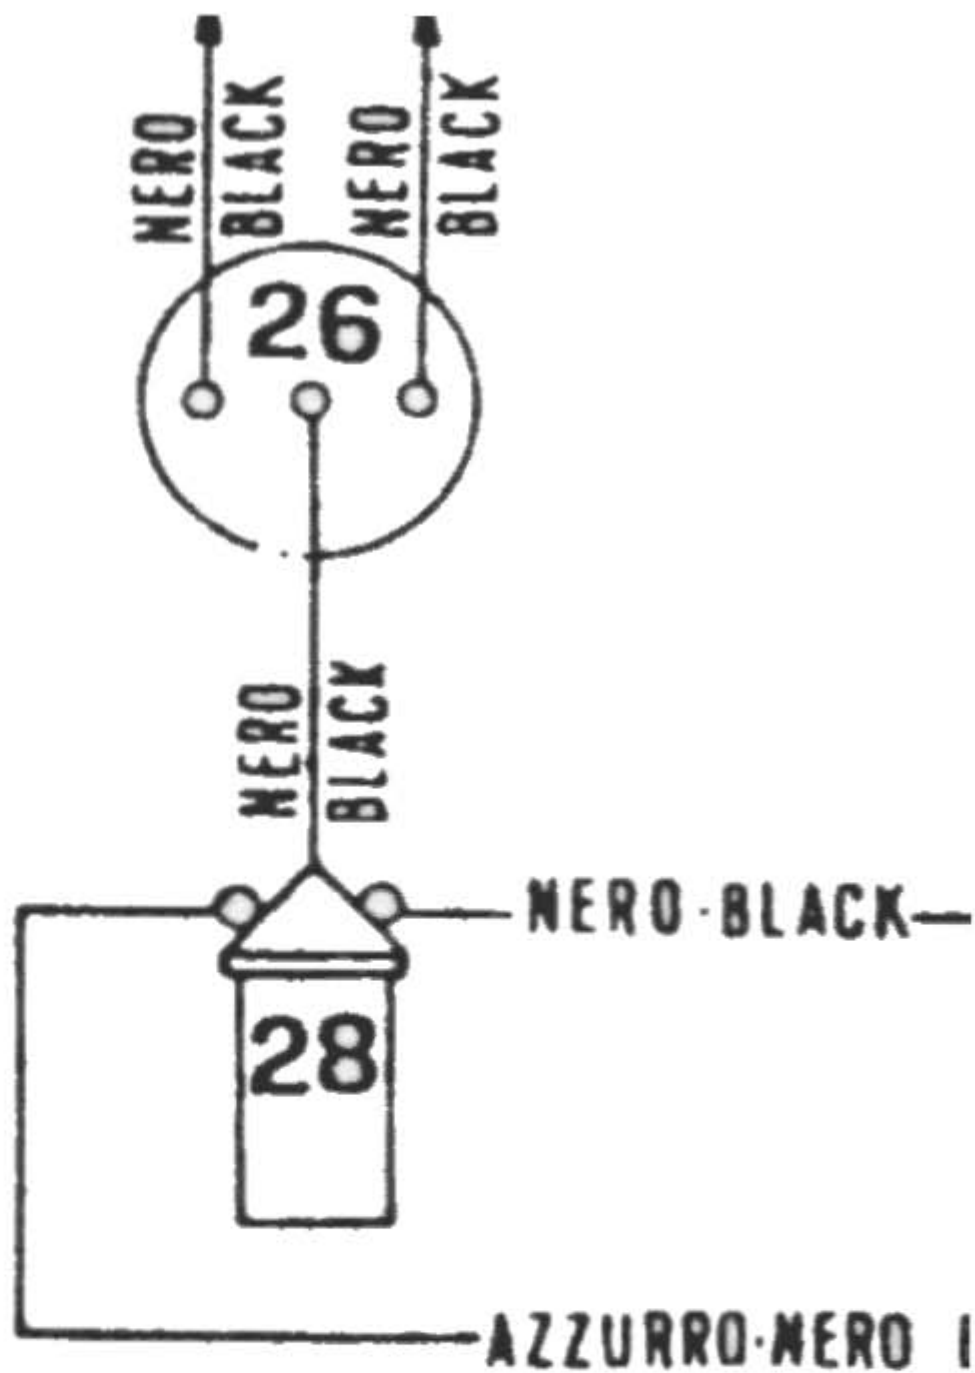

# Legend

1	Headlight
2	High and low beam lamp (45/40W – 12V)
3	Terminal block with fuses
4	Distribution block in headlight
5	Horn fuse
6	Courtesy light cut-out
7	Coil disconnection cut-out
8	Red warning lamp for front red lights (bulb 3W – 12V)
9	Turn lights and rear flashing lights switch
10	Green warning lamp for L/H turn light on (bulb 3W – 12V)
11	Green warning lamp for R/H turn light on (bulb 3W – 12V)
12	Instrument panel
13	Shunting connection, front
14	Mile speedometer
15	Bulb, speed illumination (3W – 12V)
16	Red warning light, high light on (3W – 12V bulb)
17	Red warning light, oil pressure (3W – 12V bulb)
18	Orange warning light, neutral indicator (3W – 12V bulb)
19	Red warning light, generator charge (3W – 12V)
20	Ignition switch
21	Generator
22	Voltage regulator
23	Battery

ZURRO-NERO BLUE-BLACK

32

I-NERO GREY-BLACK

35

GIALLO·YELLOW

GIALLO·NERO - YELLOW·BLACK

BLUE·BLACK

AZZURRO·BLUE -

ROSSO·RED

ROSSO·RED

ROS

15 54

NERO-BLACK

ERO  
LACK

-ROSSO-RED

NERO-BLACK-

40

5

S.W

**ROSSO-RED**