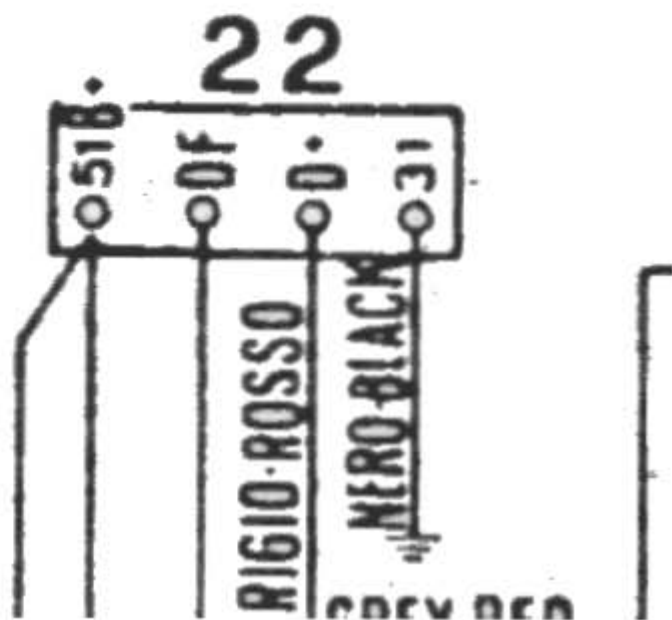

# Legend

1	Headlight
2	High and low beam lamp (45/40W – 12V)
3	Terminal block with fuses
4	Distribution block in headlight
5	Horn fuse
6	Courtesy light cut-out
7	Coil disconnection cut-out
8	Red warning lamp for front red lights (bulb 3W – 12V)
9	Turn lights and rear flashing lights switch
10	Green warning lamp for L/H turn light on (bulb 3W – 12V)
11	Green warning lamp for R/H turn light on (bulb 3W – 12V)
12	Instrument panel
13	Shunting connection, front
14	Mile speedometer
15	Bulb, speed illumination (3W – 12V)
16	Red warning light, high light on (3W – 12V bulb)
17	Red warning light, oil pressure (3W – 12V bulb)
18	Orange warning light, neutral indicator (3W – 12V bulb)
19	Red warning light, generator charge (3W – 12V)
20	Ignition switch
21	Generator
22	Voltage regulator
23	Battery

ZURRO-NERO BLUE-BLACK

32

I-NERO GREY-BLACK

35

GIALLO·YELLOW

GIALLO·NERO - YELLOW·BLACK

BLUE·BLACK

AZZURRO·BLUE -

ROSSO·RED

ROSSO·RED

ROS

15 54

NERO-BLACK

ERO  
LACK

-ROSSO-RED

NERO-BLACK-

# Wiring

NERO  
- - -  
BLAC

- - -  
↓

ROME · BROWN ·

---

diagram (V850 Police

NERO  
BLAC

---