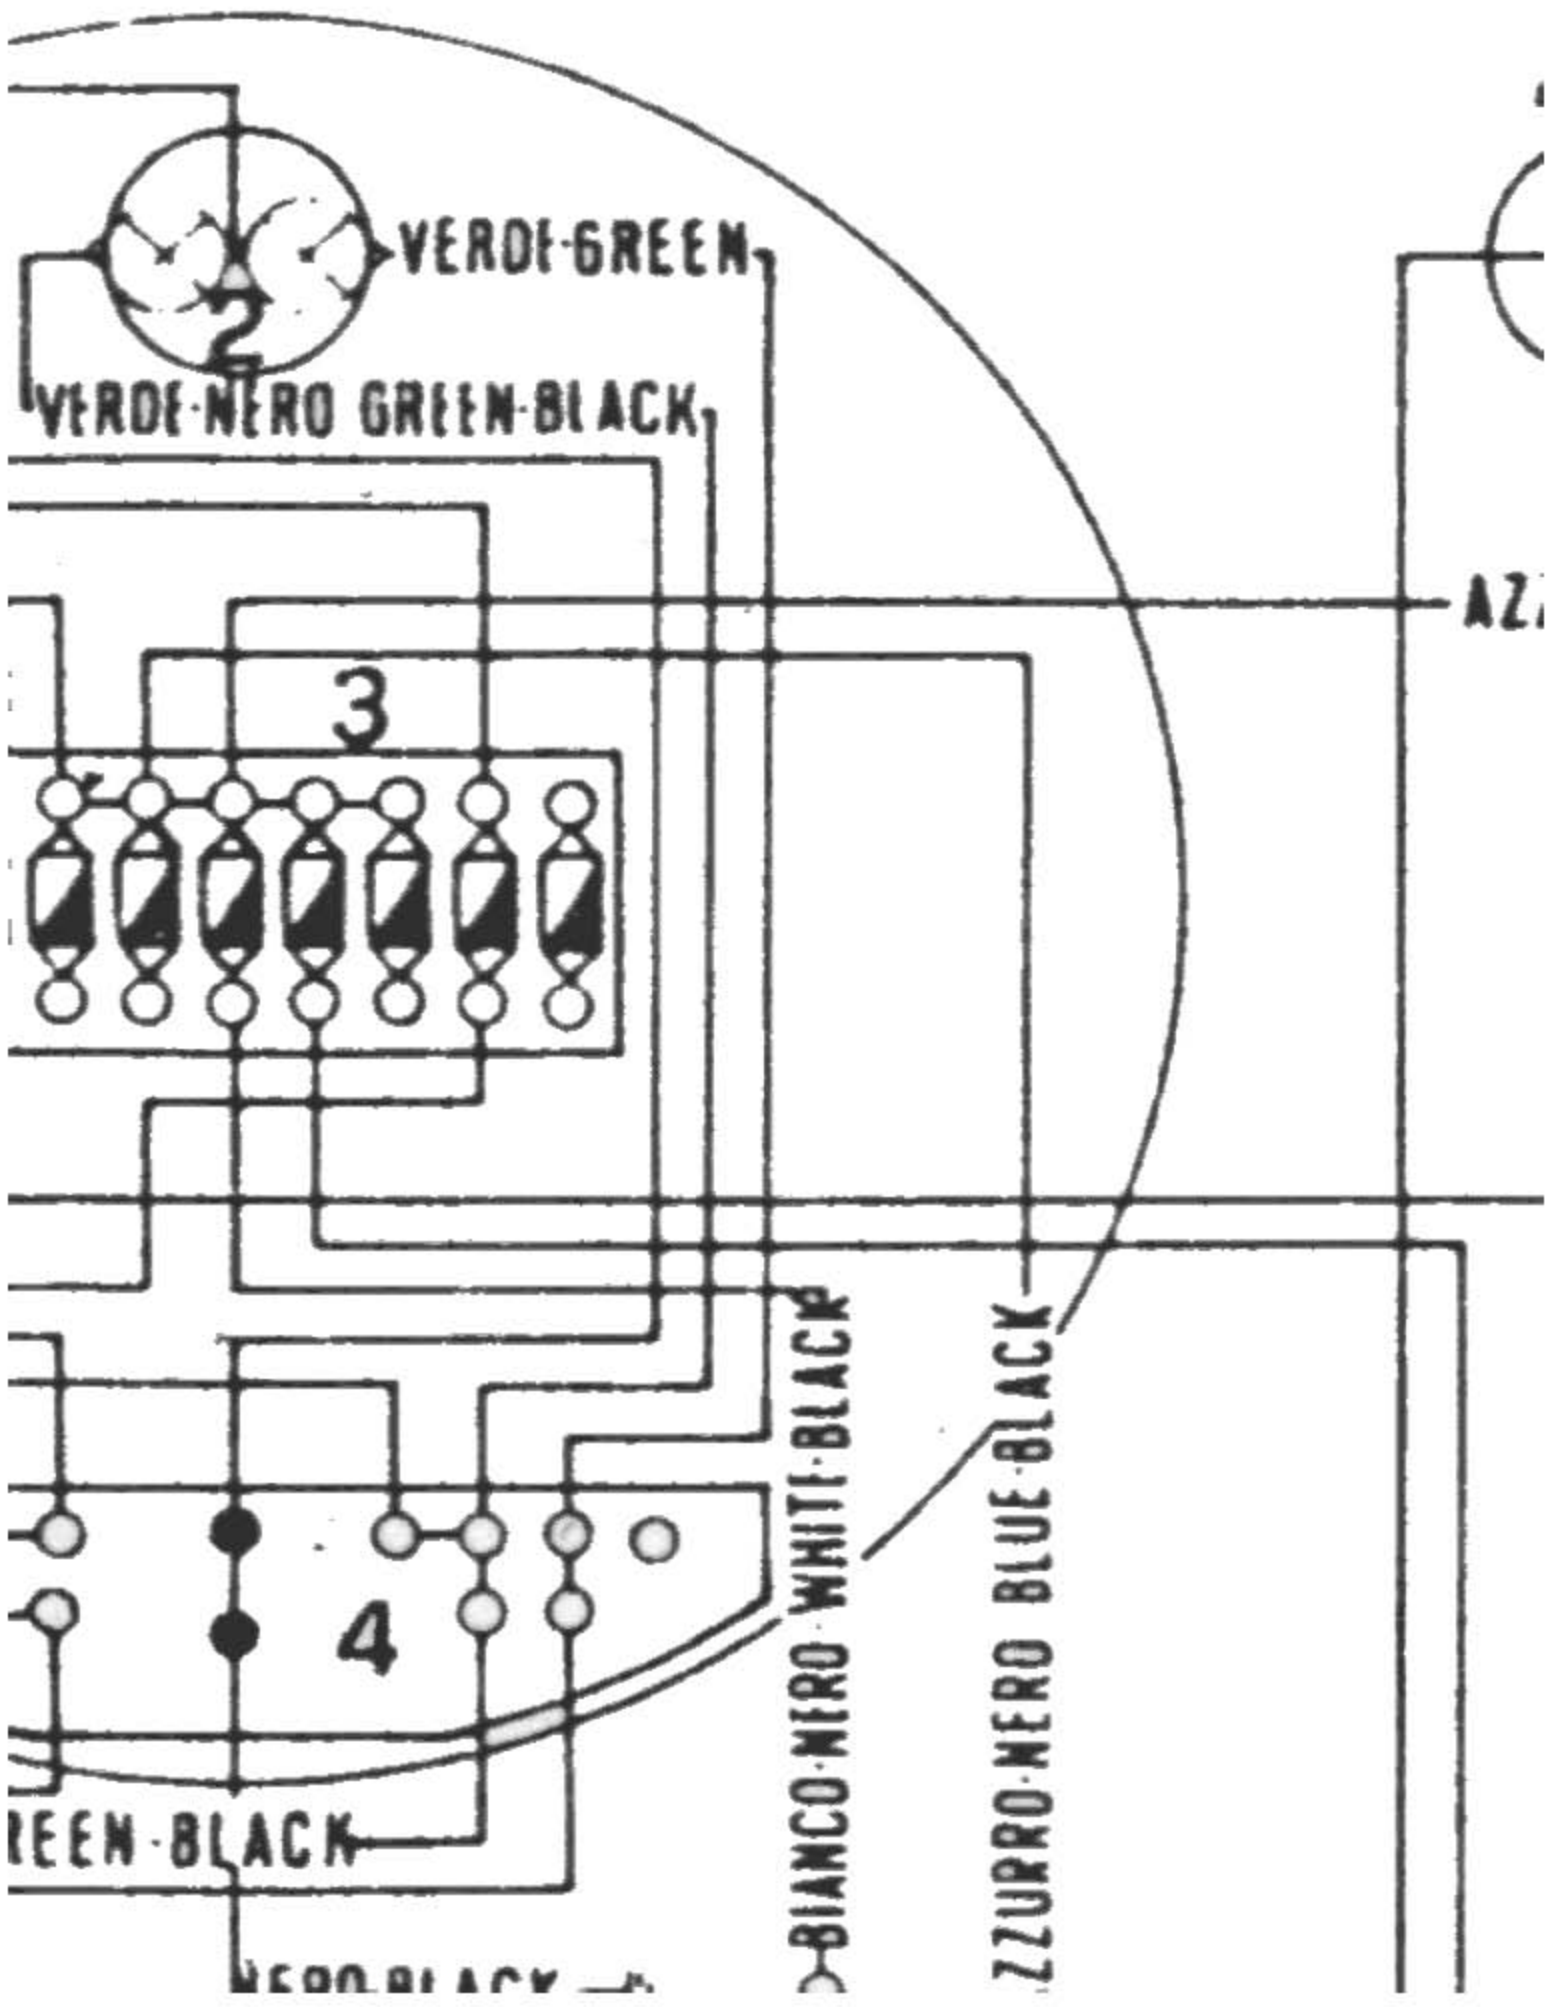

VERDE-GREEN

VERDE-NERO GREEN-BLACK

3

4

BIANCO-NERO WHITE-BLACK

ZZURRO-NERO BLUE-BLACK

AZ

REEN-BLACK

NERO-BLACK