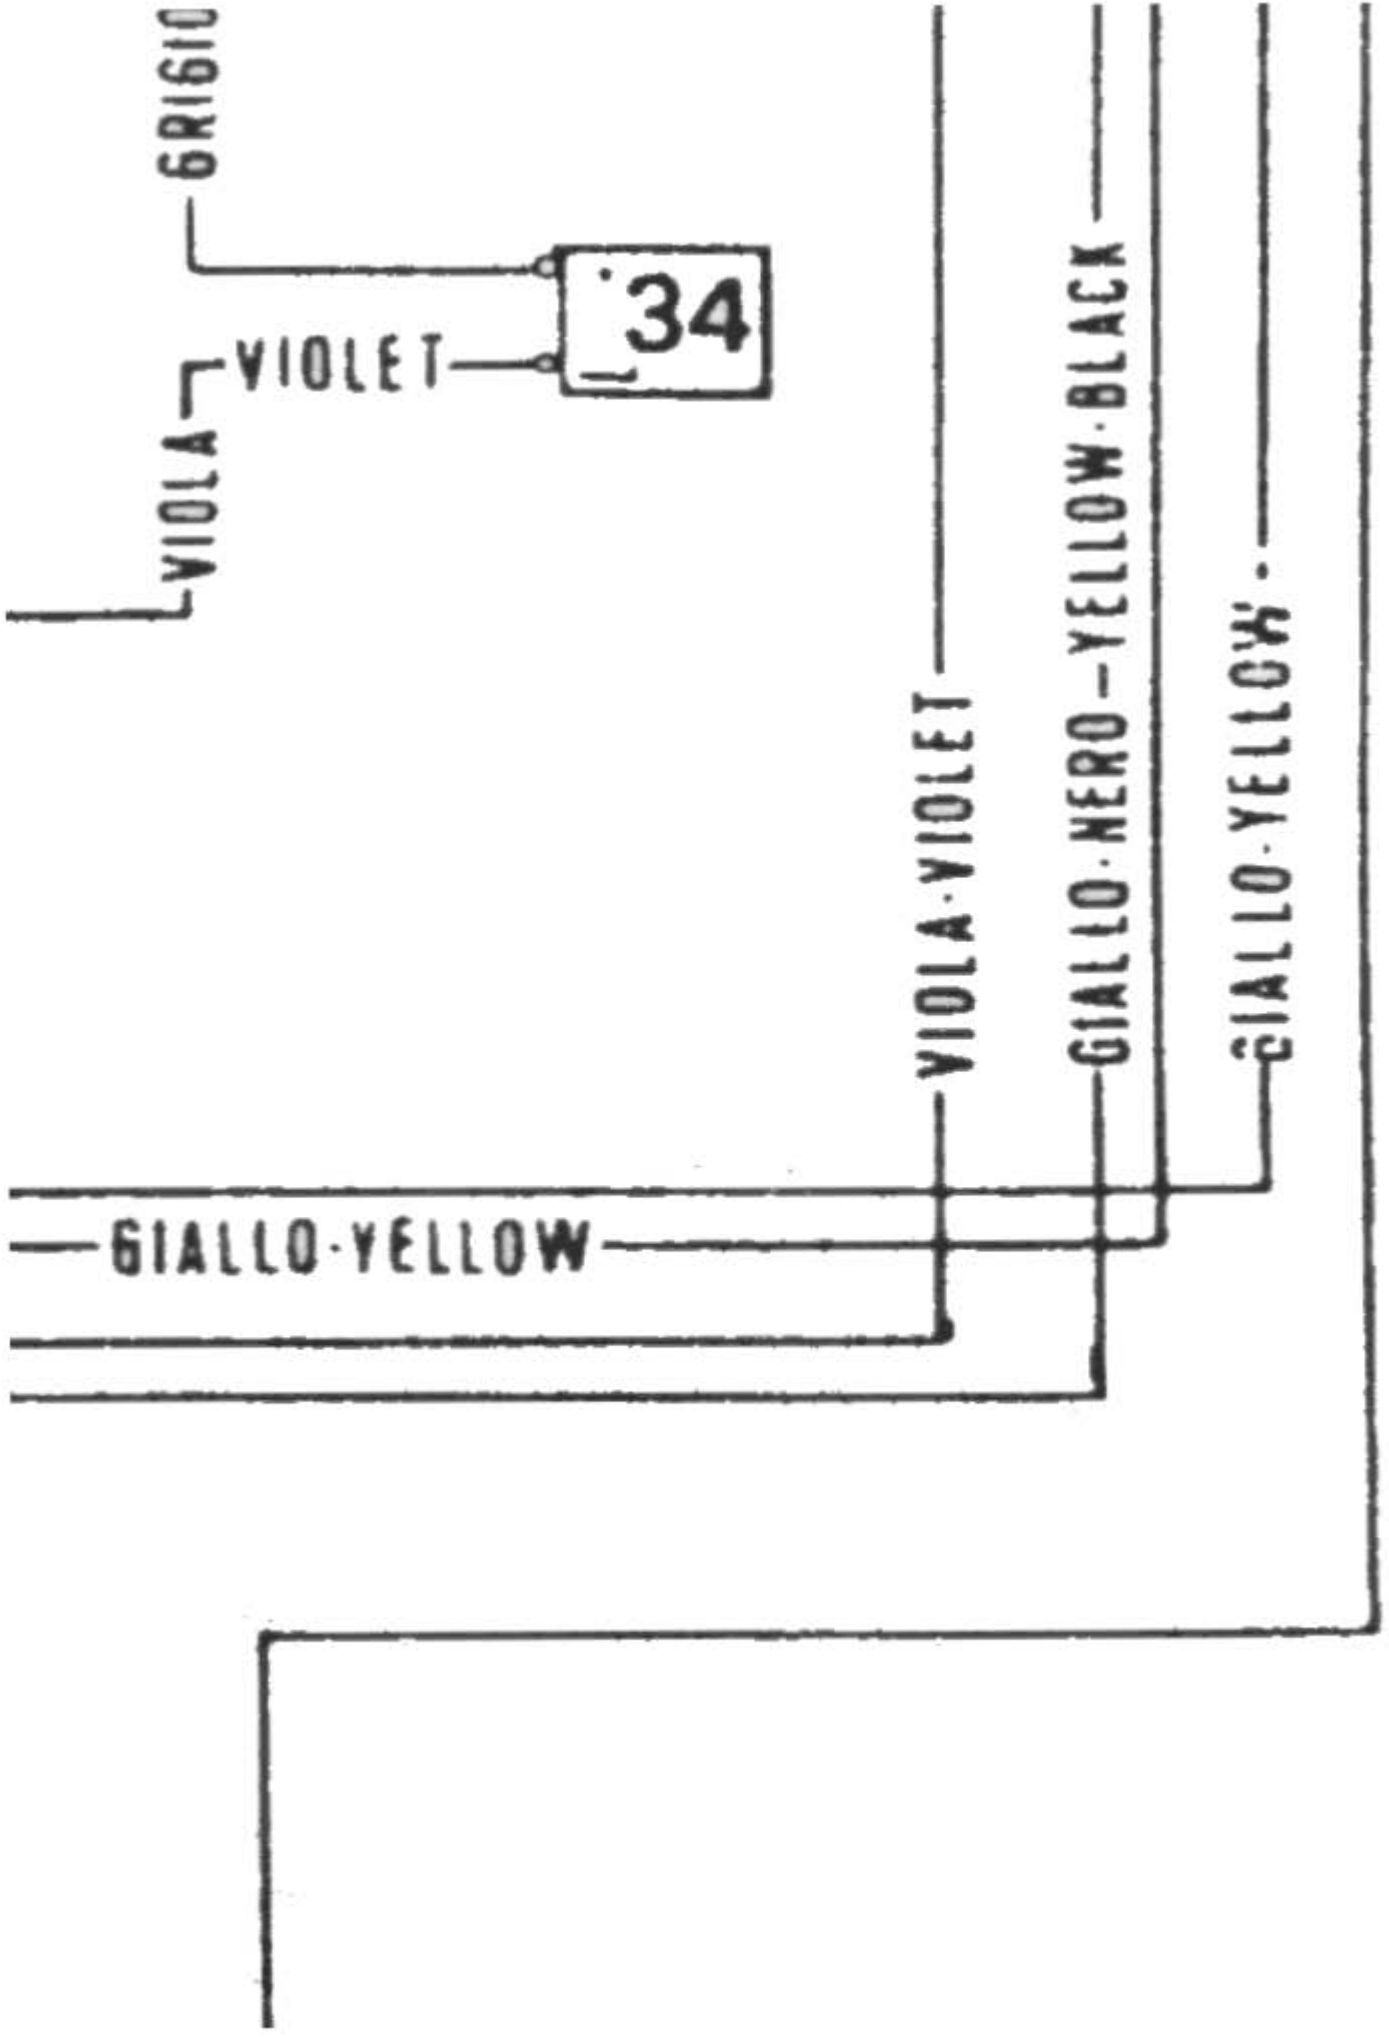

# Legend

1	Headlight
2	High and low beam lamp (45/40W – 12V)
3	Terminal block with fuses
4	Distribution block in headlight
5	Horn fuse
6	Courtesy light cut-out
7	Coil disconnection cut-out
8	Red warning lamp for front red lights (bulb 3W – 12V)
9	Turn lights and rear flashing lights switch
10	Green warning lamp for L/H turn light on (bulb 3W – 12V)
11	Green warning lamp for R/H turn light on (bulb 3W – 12V)
12	Instrument panel
13	Shunting connection, front
14	Mile speedometer
15	Bulb, speed illumination (3W – 12V)
16	Red warning light, high light on (3W – 12V bulb)
17	Red warning light, oil pressure (3W – 12V bulb)
18	Orange warning light, neutral indicator (3W – 12V bulb)
19	Red warning light, generator charge (3W – 12V)
20	Ignition switch
21	Generator
22	Voltage regulator
23	Battery

24	Starter motor relay
25	Starter motor
26	Distributor
27	Contact breaker
28	Coil
29	Spark plug
30	Light switch and horn button
31	Ground switch for relay
32	Turn lights, front red lights, and radio control switch
33	Start button
34	Flasher unit for turn lights, and rear lights
35	Horn
36	Rear brake stop cut-out
37	Front brake stop cut-out
38	Oil pressure hydraulic cut-out
39	Neutral indicator cut-out
40	Rear shunting connections
41	Plate and stop light (5/21W – 12V bulb)
42	Rear orange flashing light, R/H (21W – 12V bulb)
43	Rear orange flashing light, L/H (21W – 12V bulb)
44	Rear R/H blue light (5W – 12V bulb)
45	Rear L/H blue light (5W – 12V bulb)
46	Front R/H red light (21W – 12V bulb)
47	Front L/H red light (21W – 12V bulb)
48	Front R/H orange turn light indicator (15W – 12V bulb)
49	Front L/H orange turn light indicator (15W – 12V bulb)

ROSSO·RED

ROSSO·RED

ROS

15 54

NERO-BLACK

ERO  
LACK

-ROSSO-RED

NERO-BLACK-