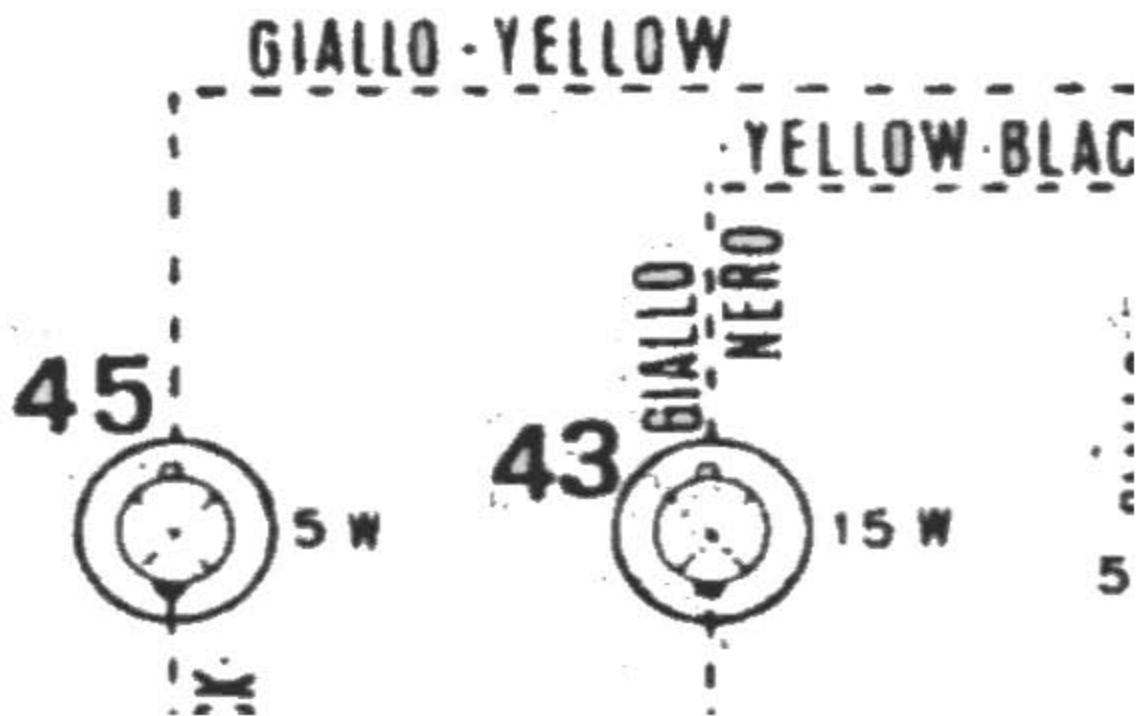

# Legend

1	Headlight
2	High and low beam lamp (45/40W – 12V)
3	Terminal block with fuses
4	Distribution block in headlight
5	Horn fuse
6	Courtesy light cut-out
7	Coil disconnection cut-out
8	Red warning lamp for front red lights (bulb 3W – 12V)
9	Turn lights and rear flashing lights switch
10	Green warning lamp for L/H turn light on (bulb 3W – 12V)
11	Green warning lamp for R/H turn light on (bulb 3W – 12V)
12	Instrument panel
13	Shunting connection, front
14	Mile speedometer
15	Bulb, speed illumination (3W – 12V)
16	Red warning light, high light on (3W – 12V bulb)
17	Red warning light, oil pressure (3W – 12V bulb)
18	Orange warning light, neutral indicator (3W – 12V bulb)
19	Red warning light, generator charge (3W – 12V)
20	Ignition switch
21	Generator
22	Voltage regulator
23	Battery

ROSSO·RED

ROSSO·RED

ROS

15 54

NERO-BLACK

ERO  
LACK

-ROSSO-RED

NERO-BLACK-

40

5

S.W

**ROSSO-RED**

# Wiring

NERO  
- - -  
BLAC

- - -  
↓

ROME · BROWN ·

---

diagram (V850 Police

NERO  
BLAC

---