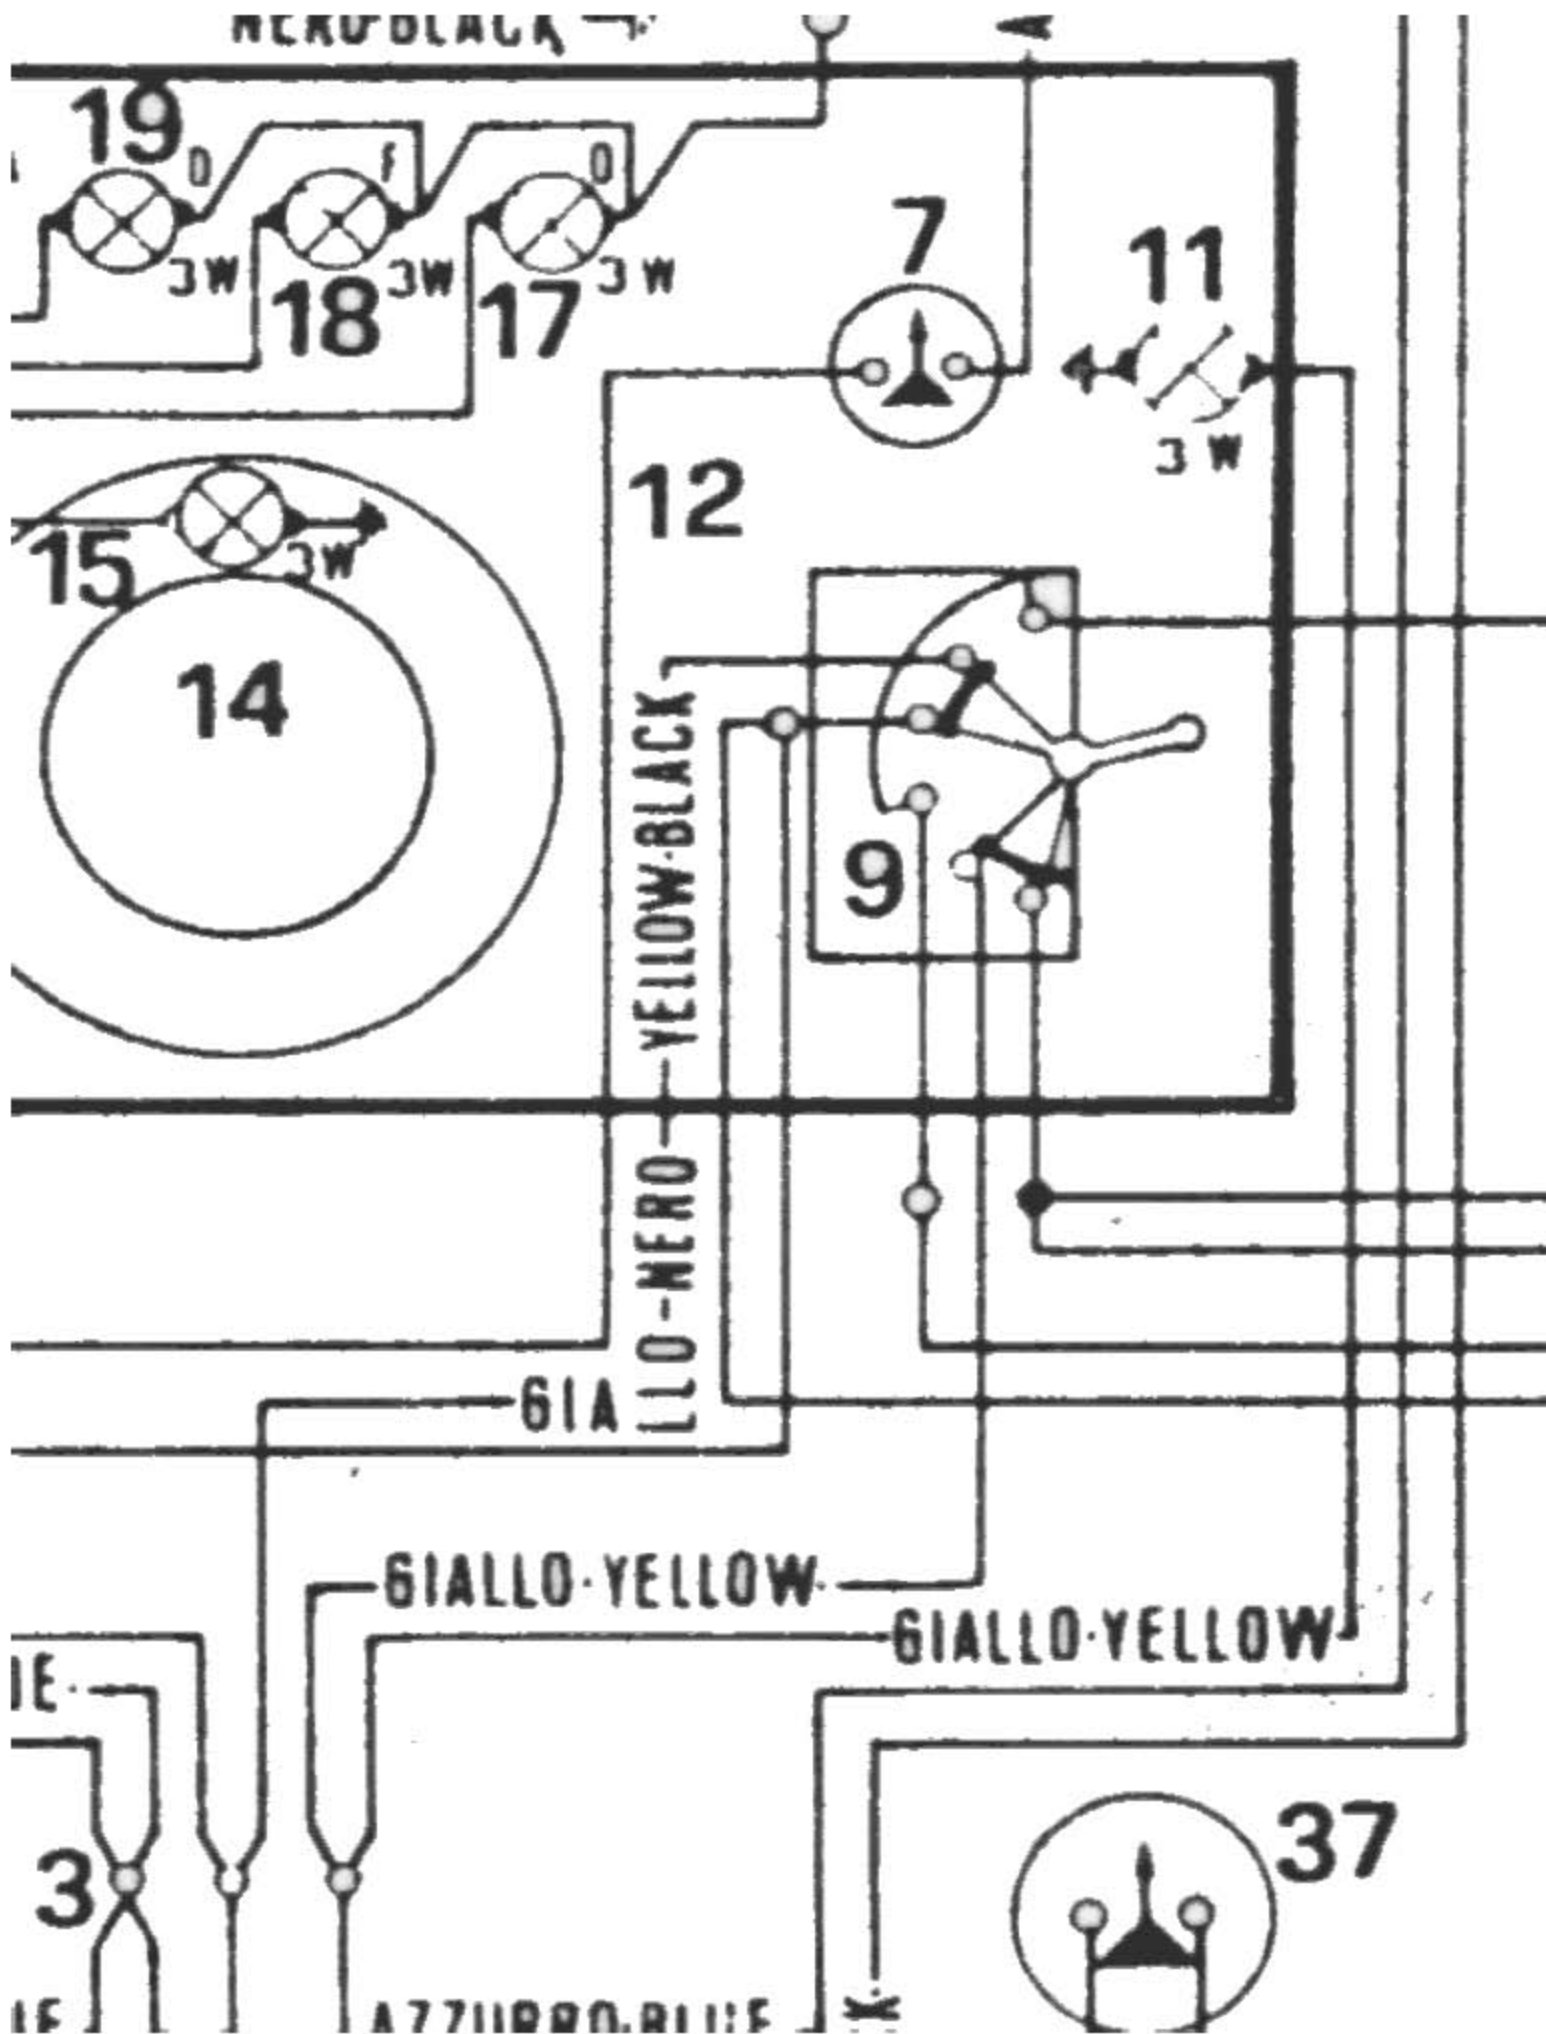

NERO-BLACK