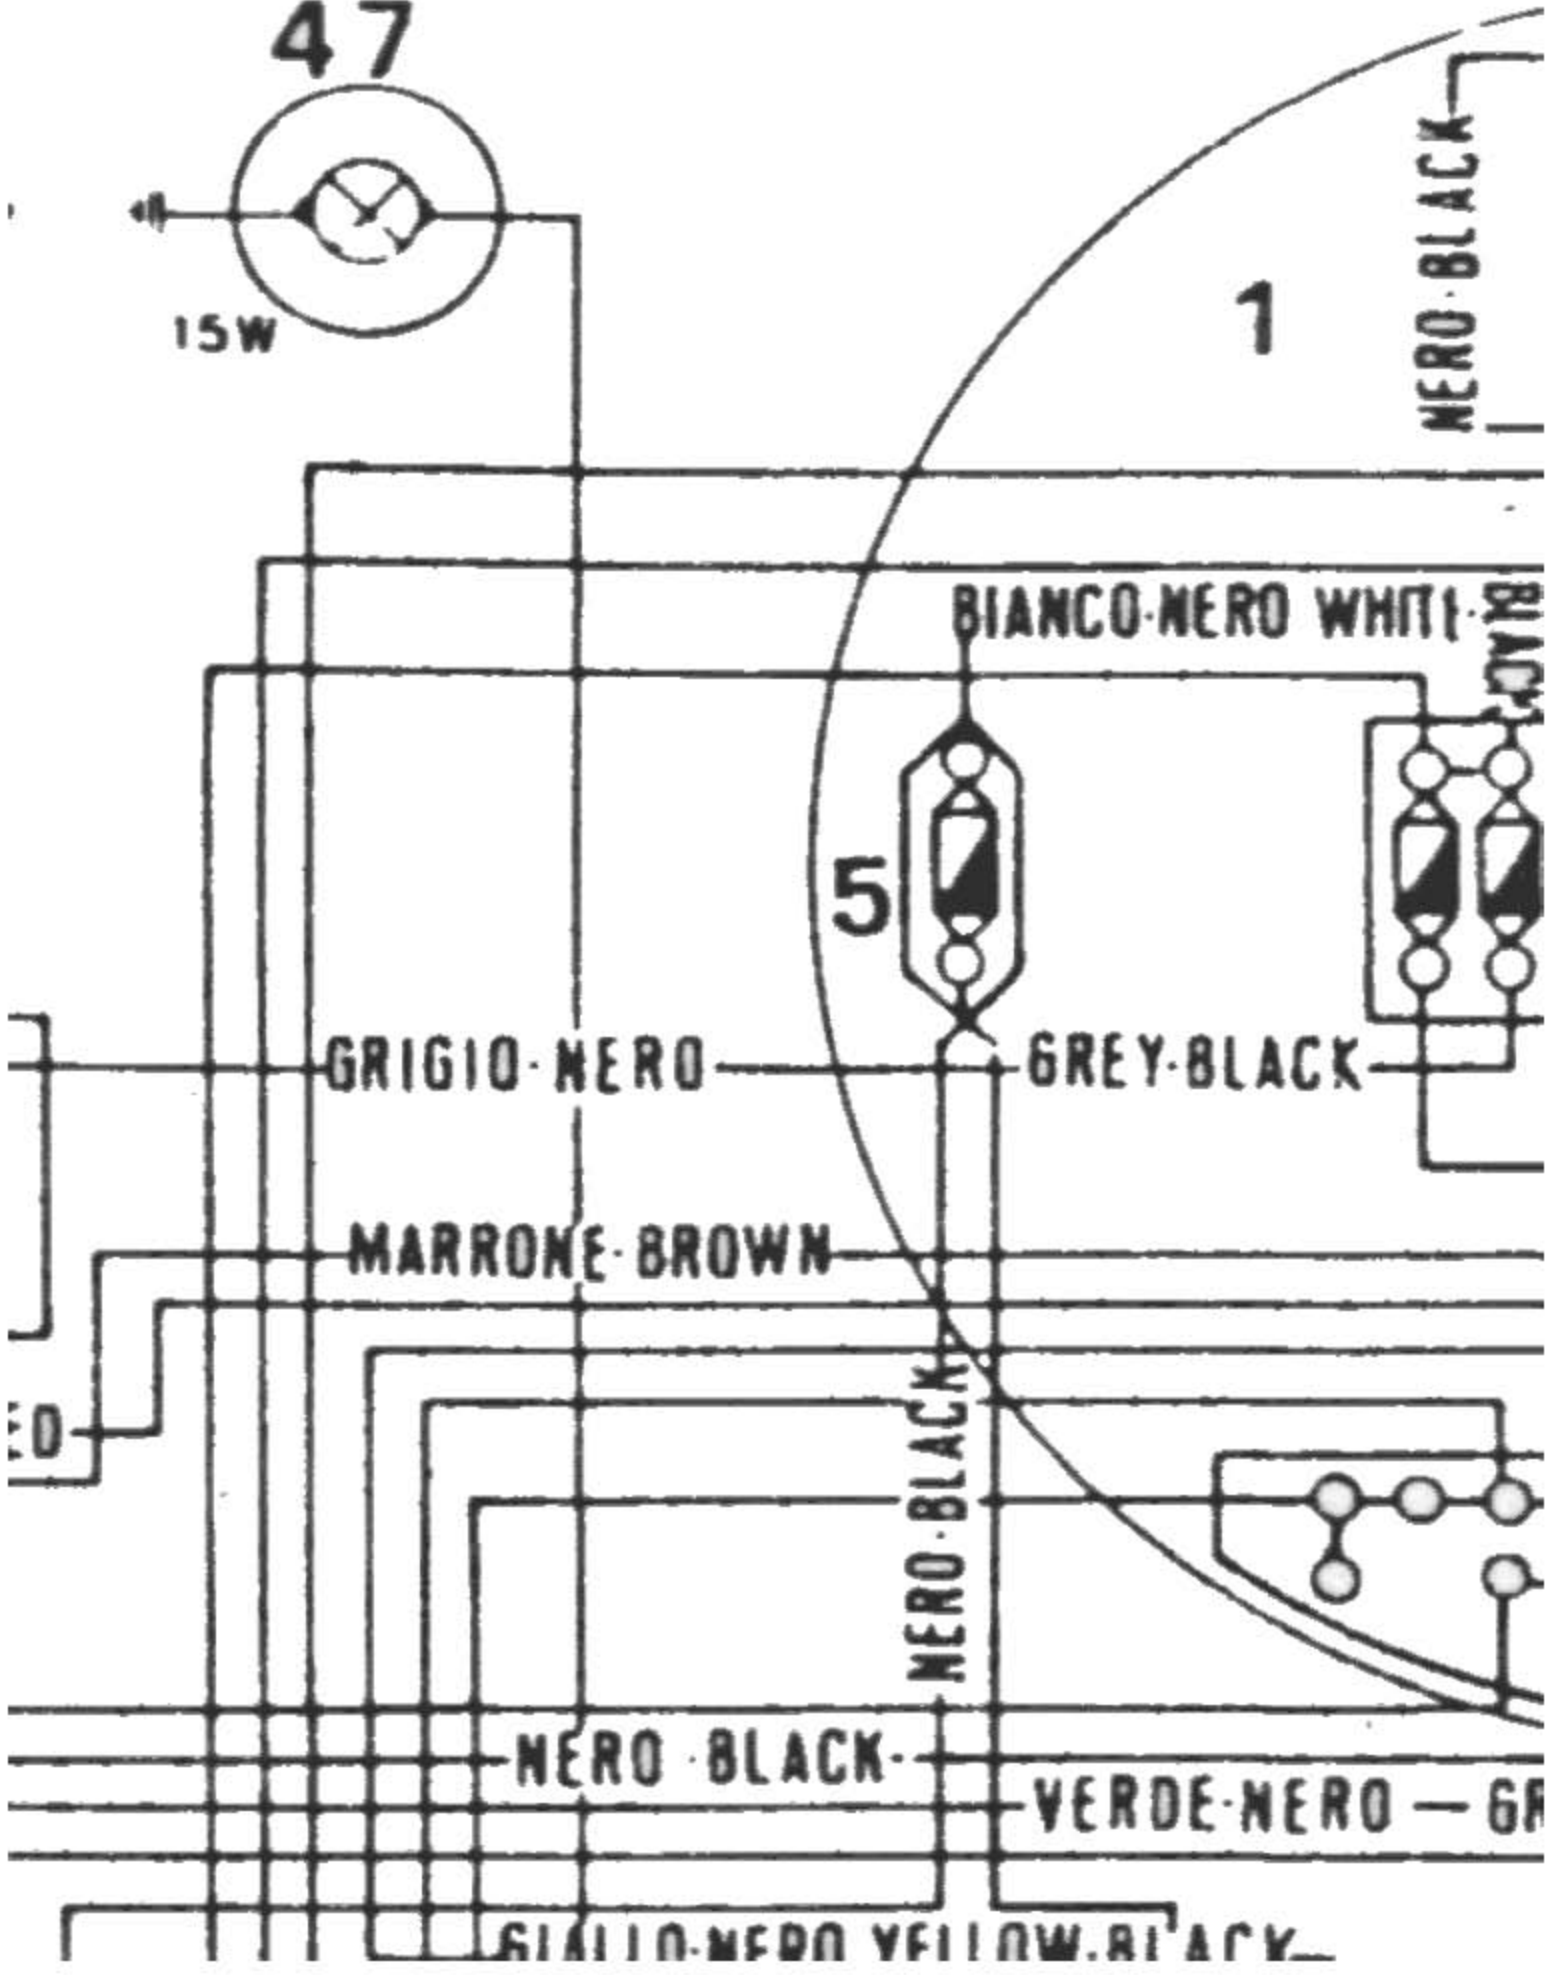

# Legend

1	Headlight
2	High and low beam lamp (45/40W – 12V)
3	Terminal block with fuses
4	Distribution block in headlight
5	Horn fuse
6	Courtesy light cut-out
7	Coil disconnection cut-out
8	Red warning lamp for front red lights (bulb 3W – 12V)
9	Turn lights and rear flashing lights switch
10	Green warning lamp for L/H turn light on (bulb 3W – 12V)
11	Green warning lamp for R/H turn light on (bulb 3W – 12V)
12	Instrument panel
13	Shunting connection, front
14	Mile speedometer
15	Bulb, speed illumination (3W – 12V)
16	Red warning light, high light on (3W – 12V bulb)
17	Red warning light, oil pressure (3W – 12V bulb)
18	Orange warning light, neutral indicator (3W – 12V bulb)
19	Red warning light, generator charge (3W – 12V)
20	Ignition switch
21	Generator
22	Voltage regulator
23	Battery

24	Starter motor relay
25	Starter motor
26	Distributor
27	Contact breaker
28	Coil
29	Spark plug
30	Light switch and horn button
31	Ground switch for relay
32	Turn lights, front red lights, and radio control switch
33	Start button
34	Flasher unit for turn lights, and rear lights
35	Horn
36	Rear brake stop cut-out
37	Front brake stop cut-out
38	Oil pressure hydraulic cut-out
39	Neutral indicator cut-out
40	Rear shunting connections
41	Plate and stop light (5/21W – 12V bulb)
42	Rear orange flashing light, R/H (21W – 12V bulb)
43	Rear orange flashing light, L/H (21W – 12V bulb)
44	Rear R/H blue light (5W – 12V bulb)
45	Rear L/H blue light (5W – 12V bulb)
46	Front R/H red light (21W – 12V bulb)
47	Front L/H red light (21W – 12V bulb)
48	Front R/H orange turn light indicator (15W – 12V bulb)
49	Front L/H orange turn light indicator (15W – 12V bulb)

50	Supplementary light
51	Starter motor solenoid relay

47

1

NERO-BLACK

BIANCO-NERO WHITE-BLACK

5

GRIGIO-NERO

GREY-BLACK

MARRONE-BROWN

NERO-BLACK

NERO-BLACK

VERDE-NERO - GR

GIALLO-NERO YELLOW-BLACK

VERDE-GREEN

VERDE-NERO GREEN-BLACK

3